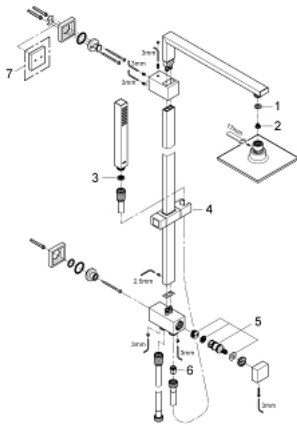

### PRODUCT DESCRIPTION

- Tyc: Chrome
- consisting of:
  - shower arm
  - projection 400 mm
  - change between hand and head shower by diverter
  - head shower Euphoria Cube 152 mm x 152 mm
  - spray pattern: Rain
  - maximum flow rate (at 3 bar): 13.5 l/min
  - with ball joint, rotation angle  $\pm 20^\circ$
  - Euphoria Cube Stick hand shower (27 698)
  - maximum flow rate (at 3 bar): 11 l/min
  - adjustable in height with gliding element
  - shower hose Silverflex 1750 mm 1/2" x 1/2" (28 388)
  - Silverflex shower hose 800 mm
  - connection to water supply with 1/2" thread of the 800 mm shower hose to faucet / wall union
  - maximum flow rate system (at 3 bar): 13.5 l/min
  - GROHE DreamSpray - perfect spray pattern
  - GROHE LongLife finish
  - GROHE SpeedClean - effortless limescale removal
  - TwistStop - to prevent hose from twisting
  - suitable for instantaneous heaters from 18 kW/h
  - minimum flow rate 5 l/min

### SPARE PARTS

- 1: Fibre seal Ø 18,5 x Ø 12 x 2 (Spare part-nr. 0138900M)
- 2: Dirt strainer (Spare part-nr. 0676800M)
- 3: Dirt strainer (Spare part-nr. 0700200M)
- 4: Glide element (Spare part-nr. 48180000)
- 5: Replacement kit for rotary valve (Spare part-nr. 45915000)
- 6: Non-return valve (Spare part-nr. 08565000)
- 7: Compensation disc (Spare part-nr. 27933000)\*