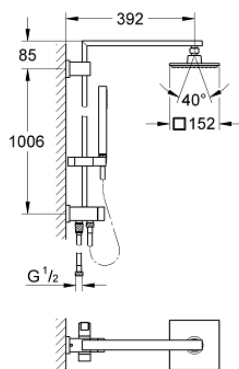

### PRODUCT DESCRIPTION

- Tyc: Chrome
- consisting of:
  - shower arm
  - projection 400 mm
  - change between hand and head shower by diverter
  - head shower Euphoria Cube 152 mm x 152 mm
  - spray pattern: Rain
  - maximum flow rate (at 3 bar): 13.5 l/min
  - with ball joint, rotation angle  $\pm 20^\circ$
  - Euphoria Cube Stick hand shower (27 698)
  - maximum flow rate (at 3 bar): 11 l/min
  - adjustable in height with gliding element
  - shower hose Silverflex 1750 mm 1/2" x 1/2" (28 388)
  - Silverflex shower hose 800 mm
  - connection to water supply with 1/2" thread of the 800 mm shower hose to faucet / wall union
  - maximum flow rate system (at 3 bar): 13.5 l/min
  - GROHE DreamSpray - perfect spray pattern
  - GROHE LongLife finish
  - GROHE SpeedClean - effortless limescale removal
  - TwistStop - to prevent hose from twisting
  - suitable for instantaneous heaters from 18 kW/h
  - minimum flow rate 5 l/min

### SPARE PARTS

- 1: Fibre seal Ø 18,5 x Ø 12 x 2 (Spare part-nr. 0138900M)
- 2: Dirt strainer (Spare part-nr. 0676800M)
- 3: Dirt strainer (Spare part-nr. 0700200M)
- 4: Glide element (Spare part-nr. 48180000)
- 5: Replacement kit for rotary valve (Spare part-nr. 45915000)
- 6: Non-return valve (Spare part-nr. 08565000)
- 7: Compensation disc (Spare part-nr. 27933000)\*