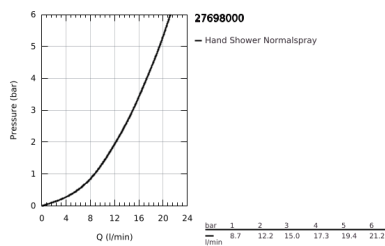

## 27 698 000 EUPHORIA CUBE STICK HAND SHOWER 1 SPRAY

### PRODUCT DESCRIPTION

- Colour: chrome
- spray pattern: Standard spray
- maximum flow rate (at 3 bar): 15 l/min
- GROHE DreamSpray - perfect spray pattern
- GROHE LongLife finish
- GROHE SpeedClean - effortless limescale removal
- Inner WaterGuide - inner insulation for surface protection
- universal mounting system, fitting all standard shower hoses
- suitable for instantaneous heater