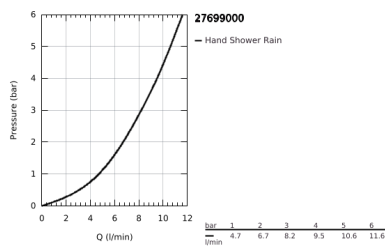

27 699 000 EUPHORIA CUBE STICK HAND SHOWER 1 SPRAY

PRODUCT DESCRIPTION

- Colour: chrome
- spray pattern: Standard spray
- maximum flow rate (at 3 bar): 8.2 l/min
- GROHE EcoJoy - less water, perfect flow
- GROHE DreamSpray - perfect spray pattern
- GROHE LongLife finish
- GROHE SpeedClean - effortless limescale removal
- Inner WaterGuide - inner insulation for surface protection
- universal mounting system, fitting all standard shower hoses
- suitable for instantaneous heater
- min. recommended pressure 1.0 bar

27 699 000 **EUPHORIA CUBE STICK HAND SHOWER 1 SPRAY**

SPARE PARTS

1: Dirt strainer (Spare part-nr. 0700200M)