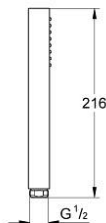

27 699 000 EUPHORIA CUBE STICK HAND SHOWER 1 SPRAY

PRODUCT DESCRIPTION

- Tyc: Chrome
- spray pattern: Standard spray
- maximum flow rate (at 3 bar): 8.2 l/min
- GROHE EcoJoy - Less water, perfect flow
- GROHE DreamSpray - perfect spray pattern
- GROHE LongLife finish
- GROHE SpeedClean - effortless limescale removal
- Inner WaterGuide - inner insulation for surface protection
- universal mounting system, fitting all standard shower hoses
- suitable for instantaneous heater
- min. recommended pressure 1.0 bar

27 699 000 **EUPHORIA CUBE STICK HAND SHOWER 1 SPRAY**

SPARE PARTS

1: Dirt strainer (Spare part-nr. 0700200M)