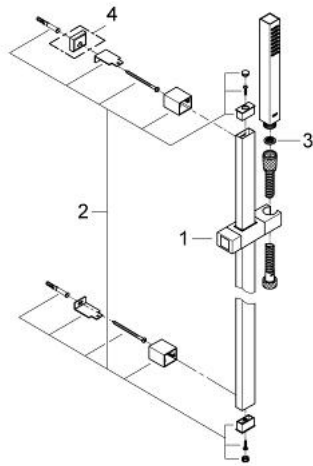

## 27 700 000 EUPHORIA CUBE STICK SHOWER RAIL SET 1 SPRAY

### PRODUCT DESCRIPTION

- Colour: chrome
- consisting of:
  - hand shower (27 698)
  - spray pattern: Standard spray
  - maximum flow rate (at 3 bar): 15 l/min
  - shower rail 900 mm (27 841)
  - shower hose Silverflex 1750 mm 1/2" x 1/2" (28 388)
  - GROHE DreamSpray - perfect spray pattern
  - GROHE LongLife finish
  - GROHE SpeedClean - effortless limescale removal
  - Inner WaterGuide - inner insulation for surface protection
  - TwistStop - to prevent hose from twisting
  - suitable for instantaneous heater
  - min. recommended pressure 1.0 bar

27 700 000 **EUPHORIA CUBE STICK SHOWER RAIL SET 1 SPRAY**

**SPARE PARTS**

- 1: Glide element (Spare part-nr. 48180000)
- 2: Shower rail holder (Spare part-nr. 48179000)
- 3: Dirt strainer (Spare part-nr. 0700200M)
- 4: Compensation disc (Spare part-nr. 27845000)\*