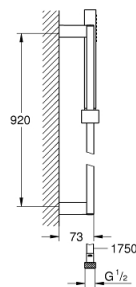

## 27 700 000 EUPHORIA CUBE STICK SHOWER RAIL SET 1 SPRAY

### PRODUCT DESCRIPTION

- Colour: chrome
- consisting of:
  - hand shower (27 698)
  - spray pattern: Standard spray
  - maximum flow rate (at 3 bar): 15 l/min
  - shower rail 900 mm (27 841)
  - shower hose Silverflex 1750 mm 1/2" x 1/2" (28 388)
  - GROHE DreamSpray - perfect spray pattern
  - GROHE LongLife finish
  - GROHE SpeedClean - effortless limescale removal
  - Inner WaterGuide - inner insulation for surface protection
  - TwistStop - to prevent hose from twisting
  - suitable for instantaneous heater
  - min. recommended pressure 1.0 bar

27 700 000 **EUPHORIA CUBE STICK SHOWER RAIL SET 1 SPRAY**

**SPARE PARTS**

- 1: Glide element (Spare part-nr. 48180000)
- 2: Shower rail holder (Spare part-nr. 48179000)
- 3: Dirt strainer (Spare part-nr. 0700200M)
- 4: Compensation disc (Spare part-nr. 27845000)\*