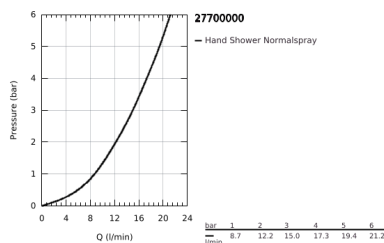

## 27 700 000 EUPHORIA CUBE STICK SHOWER RAIL SET 1 SPRAY

### PRODUCT DESCRIPTION

- Colour: chrome
- consisting of:
  - hand shower (27 698)
  - spray pattern: Standard spray
  - maximum flow rate (at 3 bar): 15 l/min
  - shower rail 900 mm (27 841)
  - shower hose Silverflex 1750 mm 1/2" x 1/2" (28 388)
  - GROHE DreamSpray - perfect spray pattern
  - GROHE LongLife finish
  - GROHE SpeedClean - effortless limescale removal
  - Inner WaterGuide - inner insulation for surface protection
  - TwistStop - to prevent hose from twisting
  - suitable for instantaneous heater
  - min. recommended pressure 1.0 bar