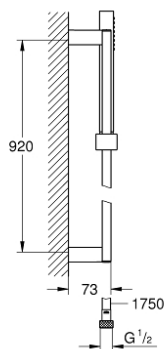

27 700 000 EUPHORIA CUBE STICK SHOWER RAIL SET 1 SPRAY

PRODUCT DESCRIPTION

- Tyc: Chrome
- consisting of:
 - hand shower (27 698)
 - spray pattern: Standard spray
 - maximum flow rate (at 3 bar): 15 l/min
 - shower rail 900 mm (27 841)
 - shower hose Silverflex 1750 mm 1/2" x 1/2" (28 388)
 - GROHE DreamSpray - perfect spray pattern
 - GROHE LongLife finish
 - GROHE SpeedClean - effortless limescale removal
 - Inner WaterGuide - inner insulation for surface protection
 - TwistStop - to prevent hose from twisting
 - suitable for instantaneous heater
 - min. recommended pressure 1.0 bar

27 700 000 EUPHORIA CUBE STICK SHOWER RAIL SET 1 SPRAY

SPARE PARTS

- 1: Glide element (Spare part-nr. 48180000)
- 2: Shower rail holder (Spare part-nr. 48179000)
- 3: Dirt strainer (Spare part-nr. 0700200M)
- 4: Compensation disc (Spare part-nr. 27845000)*