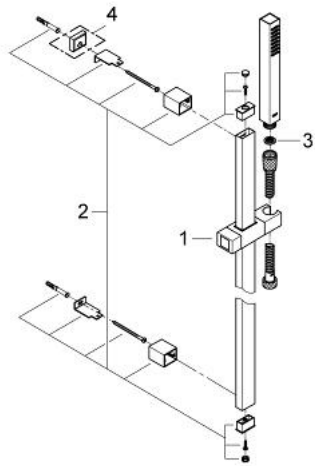

27 700 000 EUPHORIA CUBE STICK SHOWER RAIL SET 1 SPRAY

PRODUCT DESCRIPTION

- Tyc: Chrome
- consisting of:
 - hand shower (27 698)
 - spray pattern: Standard spray
 - maximum flow rate (at 3 bar): 15 l/min
 - shower rail 900 mm (27 841)
 - shower hose Silverflex 1750 mm 1/2" x 1/2" (28 388)
 - GROHE DreamSpray - perfect spray pattern
 - GROHE LongLife finish
 - GROHE SpeedClean - effortless limescale removal
 - Inner WaterGuide - inner insulation for surface protection
 - TwistStop - to prevent hose from twisting
 - suitable for instantaneous heater
 - min. recommended pressure 1.0 bar

27 700 000 EUPHORIA CUBE STICK SHOWER RAIL SET 1 SPRAY

SPARE PARTS

- 1: Glide element (Spare part-nr. 48180000)
- 2: Shower rail holder (Spare part-nr. 48179000)
- 3: Dirt strainer (Spare part-nr. 0700200M)
- 4: Compensation disc (Spare part-nr. 27845000)*