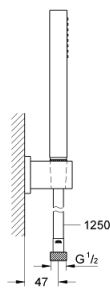

27 702 000 EUPHORIA CUBE STICK WALL HOLDER SET 1 SPRAY

PRODUCT DESCRIPTION

- Colour: chrome
- consisting of:
 - hand shower (27 698)
 - maximum flow rate (at 3 bar): 15 l/min
 - wall shower holder (27 693)
 - Silverflex shower hose 1250 mm 1/2" x 1/2" (28 362)
 - GROHE DreamSpray - perfect spray pattern
 - GROHE LongLife finish
 - GROHE SpeedClean - effortless limescale removal
 - Inner WaterGuide - inner insulation for surface protection
 - TwistStop - to prevent hose from twisting
 - suitable for instantaneous heater

27 702 000 EUPHORIA CUBE STICK WALL HOLDER SET 1 SPRAY

27 702 000 **EUPHORIA CUBE STICK WALL HOLDER SET 1 SPRAY**

SPARE PARTS

1: Dirt strainer (Spare part-nr. 0700200M)