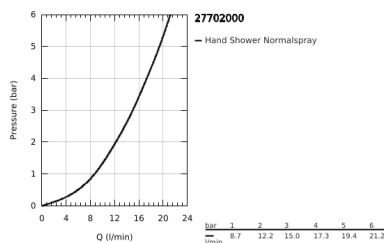

27 702 000 EUPHORIA CUBE STICK WALL HOLDER SET 1 SPRAY

PRODUCT DESCRIPTION

- Colour: chrome
- consisting of:
 - hand shower (27 698)
 - maximum flow rate (at 3 bar): 15 l/min
 - wall shower holder (27 693)
 - Silverflex shower hose 1250 mm 1/2" x 1/2" (28 362)
 - GROHE DreamSpray - perfect spray pattern
 - GROHE LongLife finish
 - GROHE SpeedClean - effortless limescale removal
 - Inner WaterGuide - inner insulation for surface protection
 - TwistStop - to prevent hose from twisting
 - suitable for instantaneous heater