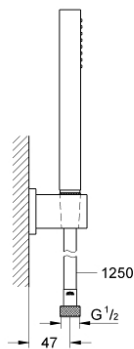

## 27 702 000 EUPHORIA CUBE STICK WALL HOLDER SET 1 SPRAY

### PRODUCT DESCRIPTION

- Tyc: Chrome
- consisting of:
  - hand shower (27 698)
  - maximum flow rate (at 3 bar): 15 l/min
  - wall shower holder (27 693)
  - Silverflex shower hose 1250 mm 1/2" x 1/2" (28 362)
  - GROHE DreamSpray - perfect spray pattern
  - GROHE LongLife finish
  - GROHE SpeedClean - effortless limescale removal
  - Inner WaterGuide - inner insulation for surface protection
  - TwistStop - to prevent hose from twisting
- suitable for instantaneous heater

27 702 000 **EUPHORIA CUBE STICK WALL HOLDER SET 1 SPRAY**

**SPARE PARTS**

1: Dirt strainer (Spare part-nr. 0700200M)