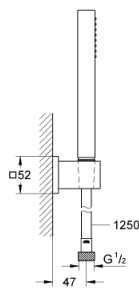

27 703 000 EUPHORIA CUBE STICK WALL HOLDER SET 1 SPRAY

PRODUCT DESCRIPTION

- Colour: chrome
- consisting of:
 - hand shower (27 699)
 - maximum flow rate (at 3 bar): 8.2 l/min
 - wall shower holder (27 693)
 - Silverflex shower hose 1250 mm 1/2" x 1/2" (28 362)
 - GROHE EcoJoy - less water, perfect flow
 - GROHE DreamSpray - perfect spray pattern
 - GROHE LongLife finish
 - GROHE SpeedClean - effortless limescale removal
 - Inner WaterGuide - inner insulation for surface protection
 - TwistStop - to prevent hose from twisting
 - suitable for instantaneous heater
 - min. recommended pressure 1.0 bar

27 703 000 **EUPHORIA CUBE STICK WALL HOLDER SET 1 SPRAY**

SPARE PARTS

1: Dirt strainer (Spare part-nr. 0700200M)