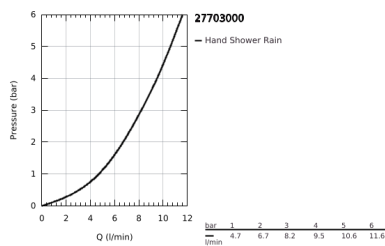

27 703 000 EUPHORIA CUBE STICK WALL HOLDER SET 1 SPRAY

PRODUCT DESCRIPTION

- Colour: chrome
- consisting of:
 - hand shower (27 699)
 - maximum flow rate (at 3 bar): 8.2 l/min
 - wall shower holder (27 693)
 - Silverflex shower hose 1250 mm 1/2" x 1/2" (28 362)
 - GROHE EcoJoy - less water, perfect flow
 - GROHE DreamSpray - perfect spray pattern
 - GROHE LongLife finish
 - GROHE SpeedClean - effortless limescale removal
 - Inner WaterGuide - inner insulation for surface protection
 - TwistStop - to prevent hose from twisting
 - suitable for instantaneous heater
 - min. recommended pressure 1.0 bar