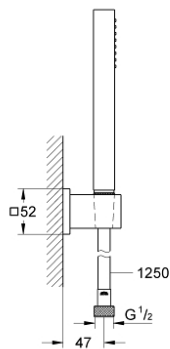

## 27 703 000 EUPHORIA CUBE STICK WALL HOLDER SET 1 SPRAY

### PRODUCT DESCRIPTION

- Tyc: Chrome
- consisting of:
  - hand shower (27 699)
  - maximum flow rate (at 3 bar): 8.2 l/min
  - wall shower holder (27 693)
  - Silverflex shower hose 1250 mm 1/2" x 1/2" (28 362)
  - GROHE EcoJoy - Less water, perfect flow
  - GROHE DreamSpray - perfect spray pattern
  - GROHE LongLife finish
  - GROHE SpeedClean - effortless limescale removal
  - Inner WaterGuide - inner insulation for surface protection
  - TwistStop - to prevent hose from twisting
  - suitable for instantaneous heater
  - min. recommended pressure 1.0 bar

27 703 000 **EUPHORIA CUBE STICK WALL HOLDER SET 1 SPRAY**

**SPARE PARTS**

1: Dirt strainer (Spare part-nr. 0700200M)