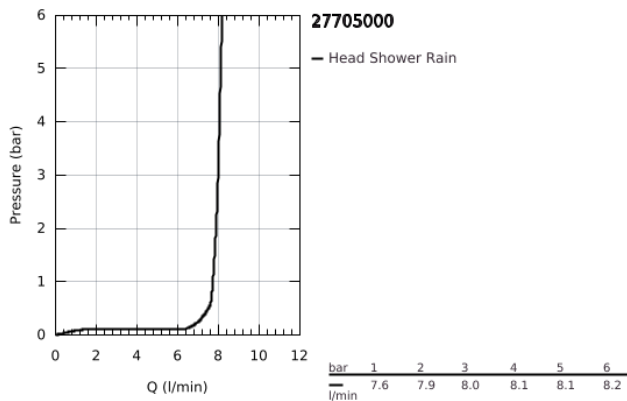

## 27 705 000 EUPHORIA CUBE 150 HEAD SHOWER 1 SPRAY

### PRODUCT DESCRIPTION

- Colour: chrome
- spray pattern: Rain
- maximum flow rate (at 3 bar): 8 l/min
- 152 x 152 mm
- with ball joint, rotation angle  $\pm 12^\circ$
- connection thread 1/2"
- GROHE EcoJoy - less water, perfect flow
- GROHE DreamSpray - perfect spray pattern
- GROHE LongLife finish
- GROHE SpeedClean - effortless limescale removal
- Inner WaterGuide - inner insulation for surface protection
- suitable for instantaneous heater

27 705 000 **EUPHORIA CUBE 150 HEAD SHOWER 1 SPRAY**

**SPARE PARTS**

1: Fibre seal dia.  $\varnothing$  18,5 x  $\varnothing$  12 x 2 (Spare part-nr. 0138900M)

2: Dirt strainer (Spare part-nr. 0676800M)