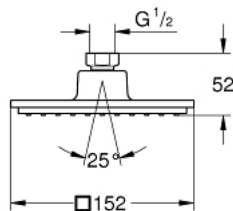

### PRODUCT DESCRIPTION

- Colour: chrome
- spray pattern: Rain
- maximum flow rate (at 3 bar): 8 l/min
- 152 x 152 mm
- with ball joint, rotation angle  $\pm 12^\circ$
- connection thread 1/2"
- GROHE EcoJoy - less water, perfect flow
- GROHE DreamSpray - perfect spray pattern
- GROHE LongLife finish
- GROHE SpeedClean - effortless limescale removal
- Inner WaterGuide - inner insulation for surface protection
- suitable for instantaneous heater

27 705 000 **EUPHORIA CUBE 150 HEAD SHOWER 1 SPRAY**

**SPARE PARTS**

1: Fibre seal dia.  $\varnothing$  18,5 x  $\varnothing$  12 x 2 (Spare part-nr. 0138900M)

2: Dirt strainer (Spare part-nr. 0676800M)