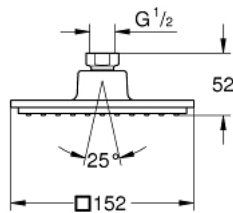

27 705 000 EUPHORIA CUBE 150 HEAD SHOWER 1 SPRAY

PRODUCT DESCRIPTION

- Tyc: Chrome
- spray pattern: Rain
- maximum flow rate (at 3 bar): 8 l/min
- 152 x 152 mm
- with ball joint, rotation angle $\pm 12^\circ$
- connection thread 1/2"
- GROHE EcoJoy - Less water, perfect flow
- GROHE DreamSpray - perfect spray pattern
- GROHE LongLife finish
- GROHE SpeedClean - effortless limescale removal
- Inner WaterGuide - inner insulation for surface protection
- suitable for instantaneous heater

27 705 000 **EUPHORIA CUBE 150 HEAD SHOWER 1 SPRAY**

SPARE PARTS

1: Fibre seal Ø 18,5 x Ø 12 x 2 (Spare part-nr. 0138900M)

2: Dirt strainer (Spare part-nr. 0676800M)