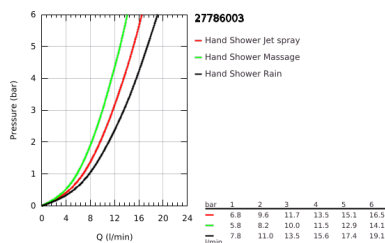

## 27 786 003 TEMPESTA CUBE 110 SHOWER RAIL SET 3 SPRAYS

### PRODUCT DESCRIPTION

- Colour: chrome
- consisting of:
  - hand shower Tempesta Cube 110 (27 572)
  - spray patterns: Jet, Rain, Massage
  - maximum flow rate (at 3 bar): 13.5 l/min
  - shower rail, 600 mm (27 523)
  - shower hose Relexaflex 1750 mm 1/2" x 1/2" (28 154)
- GROHE SmartSwitch - easily rotate the dial to enjoy your preferred spray option
- GROHE DreamSpray - perfect spray pattern
- GROHE LongLife finish
- Flexible Installation - 1 adjustable bracket for existing drill holes
- adjustable rail holder (turn and glide shower holder)
- GROHE SpeedClean - effortless limescale removal
- Inner WaterGuide - inner insulation for surface protection
- ShockProof silicone ring prevents damage caused by a shower falling
- min. recommended pressure 1.0 bar
- suitable for instantaneous heater
- professional exclusive