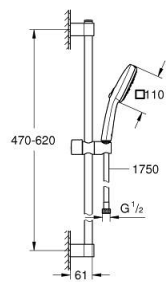

## 27 786 003 TEMPESTA CUBE 110 SHOWER RAIL SET 3 SPRAYS

### PRODUCT DESCRIPTION

- Colour: chrome
- consisting of:
  - hand shower Tempesta Cube 110 (27 572)
  - spray patterns: Jet, Rain, Massage
  - maximum flow rate (at 3 bar): 13.5 l/min
  - shower rail, 600 mm (27 523)
  - shower hose Relexaflex 1750 mm 1/2" x 1/2" (28 154)
- GROHE SmartSwitch - easily rotate the dial to enjoy your preferred spray option
- GROHE DreamSpray - perfect spray pattern
- GROHE LongLife finish
- Flexible Installation - 1 adjustable bracket for existing drill holes
- adjustable rail holder (turn and glide shower holder)
- GROHE SpeedClean - effortless limescale removal
- Inner WaterGuide - inner insulation for surface protection
- ShockProof silicone ring prevents damage caused by a shower falling
- min. recommended pressure 1.0 bar
- suitable for instantaneous heater
- professional exclusive

### SPARE PARTS

- 1: Shower rail holder (Spare part-nr. 48607000)
  - 2: Glide element (Spare part-nr. 48609000)
  - 3: Shower rail holder (Spare part-nr. 48608000)
  - 4: Dirt strainer (Spare part-nr. 0700200M)
  - 5: Compensation disc (Spare part-nr. 48543001)\*
- \* Optional accessories