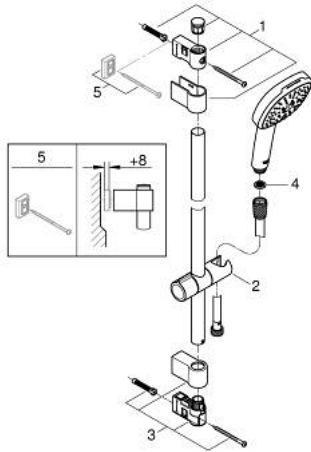

## 27 786 003 TEMPESTA CUBE 110 SHOWER RAIL SET 3 SPRAYS

### PRODUCT DESCRIPTION

- Colour: chrome
- consisting of:
  - hand shower Tempesta Cube 110 (27 572)
  - spray patterns: Jet, Rain, Massage
  - maximum flow rate (at 3 bar): 13.5 l/min
  - shower rail, 600 mm (27 523)
  - shower hose Relexaflex 1750 mm 1/2" x 1/2" (28 154)
- GROHE SmartSwitch - easily rotate the dial to enjoy your preferred spray option
- GROHE DreamSpray - perfect spray pattern
- GROHE LongLife finish
- Flexible Installation - 1 adjustable bracket for existing drill holes
- adjustable rail holder (turn and glide shower holder)
- GROHE SpeedClean - effortless limescale removal
- Inner WaterGuide - inner insulation for surface protection
- ShockProof silicone ring prevents damage caused by a shower falling
- min. recommended pressure 1.0 bar
- suitable for instantaneous heater
- professional exclusive

### SPARE PARTS

- 1: Shower rail holder (Spare part-nr. 48607000)
  - 2: Glide element (Spare part-nr. 48609000)
  - 3: Shower rail holder (Spare part-nr. 48608000)
  - 4: Dirt strainer (Spare part-nr. 0700200M)
  - 5: Compensation disc (Spare part-nr. 48543001)\*
- \* Optional accessories