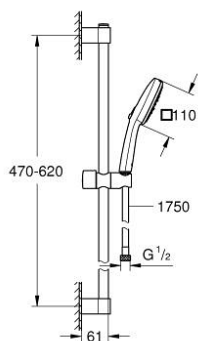

## 27 786 003 TEMPESTA CUBE 110 SHOWER RAIL SET 3 SPRAYS

### PRODUCT DESCRIPTION

- Tyc: Chrome
- consisting of:
  - hand shower Tempesta Cube 110 (27 572)
  - spray patterns: Jet, Rain, Massage
  - maximum flow rate (at 3 bar): 13.5 l/min
  - shower rail, 600 mm (27 523)
  - shower hose Relexaflex 1750 mm 1/2" x 1/2" (28 154)
  - GROHE SmartSwitch - easily rotate the dial to enjoy your preferred spray option
  - GROHE DreamSpray - perfect spray pattern
  - GROHE LongLife finish
- Flexible Installation - 1 adjustable bracket for existing drill holes
- adjustable rail holder (turn and glide shower holder)
- GROHE SpeedClean - effortless limescale removal
- Inner WaterGuide - inner insulation for surface protection
- ShockProof silicone ring prevents damage caused by a shower falling
- min. recommended pressure 1.0 bar
- suitable for instantaneous heater
- professional exclusive

### SPARE PARTS

- 1: Shower rail holder (Spare part-nr. 48607000)
  - 2: Glide element (Spare part-nr. 48609000)
  - 3: Shower rail holder (Spare part-nr. 48608000)
  - 4: Dirt strainer (Spare part-nr. 0700200M)
  - 5: Compensation disc (Spare part-nr. 48543001)\*
- \* Optional accessories