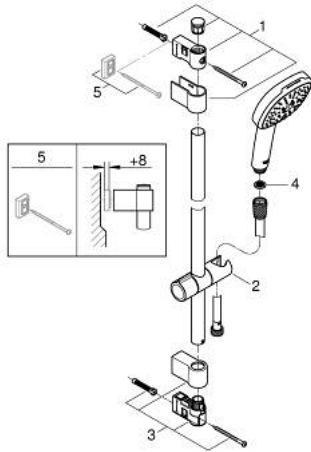

## 27 786 003 TEMPESTA CUBE 110 SHOWER RAIL SET 3 SPRAYS

### PRODUCT DESCRIPTION

- Tyc: Chrome
- consisting of:
  - hand shower Tempesta Cube 110 (27 572)
  - spray patterns: Jet, Rain, Massage
  - maximum flow rate (at 3 bar): 13.5 l/min
  - shower rail, 600 mm (27 523)
  - shower hose Relexaflex 1750 mm 1/2" x 1/2" (28 154)
  - GROHE SmartSwitch - easily rotate the dial to enjoy your preferred spray option
  - GROHE DreamSpray - perfect spray pattern
  - GROHE LongLife finish
- Flexible Installation - 1 adjustable bracket for existing drill holes
- adjustable rail holder (turn and glide shower holder)
- GROHE SpeedClean - effortless limescale removal
- Inner WaterGuide - inner insulation for surface protection
- ShockProof silicone ring prevents damage caused by a shower falling
- min. recommended pressure 1.0 bar
- suitable for instantaneous heater
- professional exclusive

### SPARE PARTS

- 1: Shower rail holder (Spare part-nr. 48607000)
  - 2: Glide element (Spare part-nr. 48609000)
  - 3: Shower rail holder (Spare part-nr. 48608000)
  - 4: Dirt strainer (Spare part-nr. 0700200M)
  - 5: Compensation disc (Spare part-nr. 48543001)\*
- \* Optional accessories