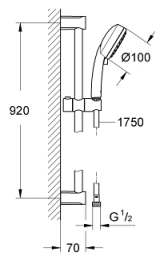

## 27 788 002 TEMPESTA COSMOPOLITAN 100 SHOWER RAIL SET 2 SPRAYS

### PRODUCT DESCRIPTION

- Colour: chrome
- consisting of:
  - hand shower (27 571)
  - shower rail, 900 mm (27 522)
  - shower hose Relaxaflex 1750 mm 1/2" x 1/2" (28 154)
- GROHE DreamSpray - perfect spray pattern
- GROHE LongLife finish
- GROHE SpeedClean - effortless limescale removal
- Inner WaterGuide - inner insulation for surface protection
- suitable for instantaneous heater
- min. recommended pressure 1.0 bar

### SPARE PARTS

- 1: Shower rail holder (Spare part-nr. 48098000)
- 2: Glide element (Spare part-nr. 48099000)
- 3: Dirt strainer (Spare part-nr. 0700200M)
- 4: Compensation disc (Spare part-nr. 48051000)\*