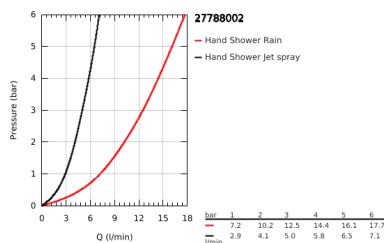

## 27 788 002 TEMPESTA COSMOPOLITAN 100 SHOWER RAIL SET 2 SPRAYS

### PRODUCT DESCRIPTION

- Colour: chrome
- consisting of:
  - hand shower (27 571)
  - shower rail, 900 mm (27 522)
  - shower hose Relaxaflex 1750 mm 1/2" x 1/2" (28 154)
- GROHE DreamSpray - perfect spray pattern
- GROHE LongLife finish
- GROHE SpeedClean - effortless limescale removal
- Inner WaterGuide - inner insulation for surface protection
- suitable for instantaneous heater
- min. recommended pressure 1.0 bar