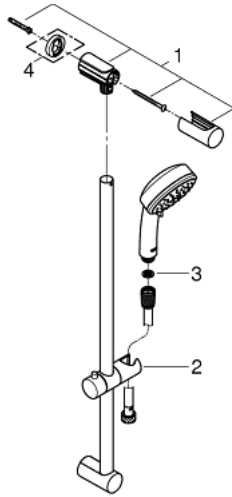

## 27 788 002 TEMPESTA COSMOPOLITAN 100 SHOWER RAIL SET 2 SPRAYS

### PRODUCT DESCRIPTION

- Colour: chrome
- consisting of:
  - hand shower (27 571)
  - shower rail, 900 mm (27 522)
  - shower hose Relaxaflex 1750 mm 1/2" x 1/2" (28 154)
- GROHE DreamSpray - perfect spray pattern
- GROHE LongLife finish
- GROHE SpeedClean - effortless limescale removal
- Inner WaterGuide - inner insulation for surface protection
- suitable for instantaneous heater
- min. recommended pressure 1.0 bar

### SPARE PARTS

- 1: Shower rail holder (Spare part-nr. 48098000)
- 2: Glide element (Spare part-nr. 48099000)
- 3: Dirt strainer (Spare part-nr. 0700200M)
- 4: Compensation disc (Spare part-nr. 48051000)\*