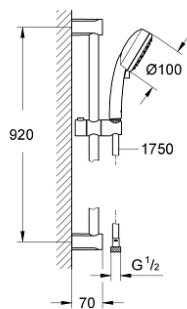

27 788 002 TEMPESTA COSMOPOLITAN 100 SHOWER RAIL SET 2 SPRAYS

PRODUCT DESCRIPTION

- Tyc: Chrome
- consisting of:
 - hand shower (27 571)
 - shower rail, 900 mm (27 522)
 - shower hose Relaxaflex 1750 mm 1/2" x 1/2" (28 154)
 - GROHE DreamSpray - perfect spray pattern
 - GROHE LongLife finish
 - GROHE SpeedClean - effortless limescale removal
 - Inner WaterGuide - inner insulation for surface protection
 - suitable for instantaneous heater
 - min. recommended pressure 1.0 bar

27 788 002 TEMPESTA COSMOPOLITAN 100 SHOWER RAIL SET 2 SPRAYS

SPARE PARTS

- 1: Shower rail holder (Spare part-nr. 48098000)
- 2: Glide element (Spare part-nr. 48099000)
- 3: Dirt strainer (Spare part-nr. 0700200M)
- 4: Compensation disc (Spare part-nr. 48051000)*