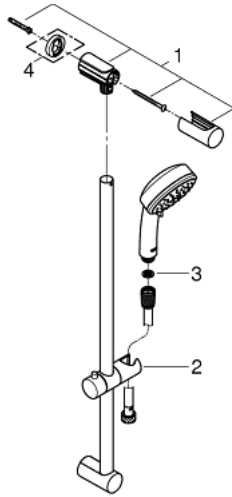

27 788 002 TEMPESTA COSMOPOLITAN 100 SHOWER RAIL SET 2 SPRAYS

PRODUCT DESCRIPTION

- Tyc: Chrome
- consisting of:
 - hand shower (27 571)
 - shower rail, 900 mm (27 522)
 - shower hose Relaxaflex 1750 mm 1/2" x 1/2" (28 154)
 - GROHE DreamSpray - perfect spray pattern
 - GROHE LongLife finish
 - GROHE SpeedClean - effortless limescale removal
 - Inner WaterGuide - inner insulation for surface protection
 - suitable for instantaneous heater
 - min. recommended pressure 1.0 bar

27 788 002 TEMPESTA COSMOPOLITAN 100 SHOWER RAIL SET 2 SPRAYS

SPARE PARTS

- 1: Shower rail holder (Spare part-nr. 48098000)
- 2: Glide element (Spare part-nr. 48099000)
- 3: Dirt strainer (Spare part-nr. 0700200M)
- 4: Compensation disc (Spare part-nr. 48051000)*