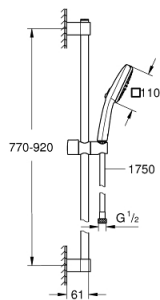

27 788 003 TEMPESTA CUBE 110 SHOWER RAIL SET 2 SPRAYS

PRODUCT DESCRIPTION

- Colour: chrome
- consisting of:
 - hand shower Tempesta Cube 110 (27 571)
 - spray patterns: Rain, Jet
 - maximum flow rate (at 3 bar): 13.5 l/min
 - shower rail, 900 mm (27 524)
 - shower hose Relexaflex 1750 mm 1/2" x 1/2" (28 154)
 - GROHE SmartSwitch - easily rotate the dial to enjoy your preferred spray option
 - GROHE DreamSpray - perfect spray pattern
 - GROHE LongLife finish
 - Flexible Installation - 1 adjustable bracket for existing drill holes
 - adjustable rail holder (turn and glide shower holder)
 - GROHE SpeedClean - effortless limescale removal
 - Inner WaterGuide - inner insulation for surface protection
 - ShockProof silicone ring prevents damage caused by a shower falling
 - min. recommended pressure 1.0 bar
 - suitable for instantaneous heater
 - professional exclusive

27 788 003 TEMPESTA CUBE 110 SHOWER RAIL SET 2 SPRAYS

SPARE PARTS

- 1: Shower rail holder (Spare part-nr. 48607000)
 - 2: Glide element (Spare part-nr. 48609000)
 - 3: Shower rail holder (Spare part-nr. 48608000)
 - 4: Dirt strainer (Spare part-nr. 0700200M)
 - 5: Compensation disc (Spare part-nr. 48543001)*
- * Optional accessories