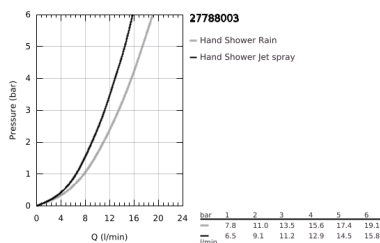

27 788 003 TEMPESTA CUBE 110 SHOWER RAIL SET 2 SPRAYS

PRODUCT DESCRIPTION

- Colour: chrome
- consisting of:
 - hand shower Tempesta Cube 110 (27 571)
 - spray patterns: Rain, Jet
 - maximum flow rate (at 3 bar): 13.5 l/min
 - shower rail, 900 mm (27 524)
 - shower hose Relexaflex 1750 mm 1/2" x 1/2" (28 154)
 - GROHE SmartSwitch - easily rotate the dial to enjoy your preferred spray option
 - GROHE DreamSpray - perfect spray pattern
 - GROHE LongLife finish
 - Flexible Installation - 1 adjustable bracket for existing drill holes
 - adjustable rail holder (turn and glide shower holder)
 - GROHE SpeedClean - effortless limescale removal
 - Inner WaterGuide - inner insulation for surface protection
 - ShockProof silicone ring prevents damage caused by a shower falling
 - min. recommended pressure 1.0 bar
 - suitable for instantaneous heater
 - professional exclusive

27 788 003 TEMPESTA CUBE 110 SHOWER RAIL SET 2 SPRAYS

SPARE PARTS

- 1: Shower rail holder (Spare part-nr. 48607000)
 - 2: Glide element (Spare part-nr. 48609000)
 - 3: Shower rail holder (Spare part-nr. 48608000)
 - 4: Dirt strainer (Spare part-nr. 0700200M)
 - 5: Compensation disc (Spare part-nr. 48543001)*
- * Optional accessories