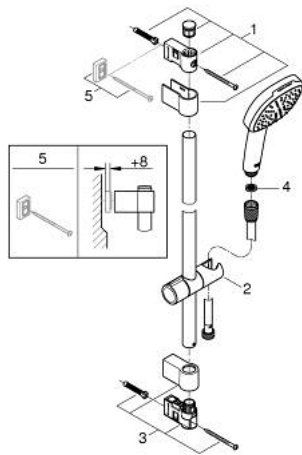

27 788 003 TEMPESTA CUBE 110 SHOWER RAIL SET 2 SPRAYS

PRODUCT DESCRIPTION

- Colour: chrome
- consisting of:
 - hand shower Tempesta Cube 110 (27 571)
 - spray patterns: Rain, Jet
 - maximum flow rate (at 3 bar): 13.5 l/min
 - shower rail, 900 mm (27 524)
 - shower hose Relexaflex 1750 mm 1/2" x 1/2" (28 154)
 - GROHE SmartSwitch - easily rotate the dial to enjoy your preferred spray option
 - GROHE DreamSpray - perfect spray pattern
 - GROHE LongLife finish
 - Flexible Installation - 1 adjustable bracket for existing drill holes
 - adjustable rail holder (turn and glide shower holder)
 - GROHE SpeedClean - effortless limescale removal
 - Inner WaterGuide - inner insulation for surface protection
 - ShockProof silicone ring prevents damage caused by a shower falling
 - min. recommended pressure 1.0 bar
 - suitable for instantaneous heater
 - professional exclusive

27 788 003 TEMPESTA CUBE 110 SHOWER RAIL SET 2 SPRAYS

SPARE PARTS

- 1: Shower rail holder (Spare part-nr. 48607000)
 - 2: Glide element (Spare part-nr. 48609000)
 - 3: Shower rail holder (Spare part-nr. 48608000)
 - 4: Dirt strainer (Spare part-nr. 0700200M)
 - 5: Compensation disc (Spare part-nr. 48543001)*
- * Optional accessories