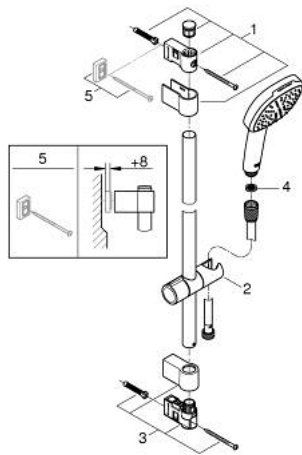

## 27 788 003 TEMPESTA CUBE 110 SHOWER RAIL SET 2 SPRAYS

### PRODUCT DESCRIPTION

- Tyc: Chrome
- consisting of:
  - hand shower Tempesta Cube 110 (27 571)
  - spray patterns: Rain, Jet
  - maximum flow rate (at 3 bar): 13.5 l/min
  - shower rail, 900 mm (27 524)
  - shower hose Relexaflex 1750 mm 1/2" x 1/2" (28 154)
  - GROHE SmartSwitch - easily rotate the dial to enjoy your preferred spray option
  - GROHE DreamSpray - perfect spray pattern
  - GROHE LongLife finish
  - Flexible Installation - 1 adjustable bracket for existing drill holes
  - adjustable rail holder (turn and glide shower holder)
  - GROHE SpeedClean - effortless limescale removal
  - Inner WaterGuide - inner insulation for surface protection
  - ShockProof silicone ring prevents damage caused by a shower falling
  - min. recommended pressure 1.0 bar
  - suitable for instantaneous heater
  - professional exclusive

### SPARE PARTS

- 1: Shower rail holder (Spare part-nr. 48607000)
  - 2: Glide element (Spare part-nr. 48609000)
  - 3: Shower rail holder (Spare part-nr. 48608000)
  - 4: Dirt strainer (Spare part-nr. 0700200M)
  - 5: Compensation disc (Spare part-nr. 48543001)\*
- \* Optional accessories