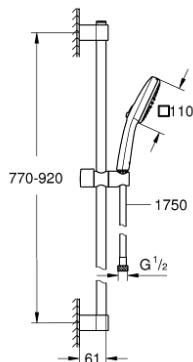

## 27 788 003 TEMPESTA CUBE 110 SHOWER RAIL SET 2 SPRAYS

### PRODUCT DESCRIPTION

- Tyc: Chrome
- consisting of:
  - hand shower Tempesta Cube 110 (27 571)
  - spray patterns: Rain, Jet
  - maximum flow rate (at 3 bar): 13.5 l/min
  - shower rail, 900 mm (27 524)
  - shower hose Relexaflex 1750 mm 1/2" x 1/2" (28 154)
  - GROHE SmartSwitch - easily rotate the dial to enjoy your preferred spray option
  - GROHE DreamSpray - perfect spray pattern
  - GROHE LongLife finish
  - Flexible Installation - 1 adjustable bracket for existing drill holes
  - adjustable rail holder (turn and glide shower holder)
  - GROHE SpeedClean - effortless limescale removal
  - Inner WaterGuide - inner insulation for surface protection
  - ShockProof silicone ring prevents damage caused by a shower falling
  - min. recommended pressure 1.0 bar
  - suitable for instantaneous heater
  - professional exclusive

### SPARE PARTS

- 1: Shower rail holder (Spare part-nr. 48607000)
  - 2: Glide element (Spare part-nr. 48609000)
  - 3: Shower rail holder (Spare part-nr. 48608000)
  - 4: Dirt strainer (Spare part-nr. 0700200M)
  - 5: Compensation disc (Spare part-nr. 48543001)\*
- \* Optional accessories