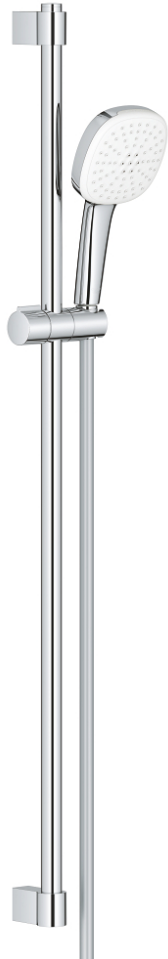

## 27 788 003 TEMPESTA CUBE 110 SHOWER RAIL SET 2 SPRAYS

### PRODUCT DESCRIPTION

- Tyc: Chrome
- consisting of:
  - hand shower Tempesta Cube 110 (27 571)
  - spray patterns: Rain, Jet
  - maximum flow rate (at 3 bar): 13.5 l/min
  - shower rail, 900 mm (27 524)
  - shower hose Relexaflex 1750 mm 1/2" x 1/2" (28 154)
  - GROHE SmartSwitch - easily rotate the dial to enjoy your preferred spray option
  - GROHE DreamSpray - perfect spray pattern
  - GROHE LongLife finish
  - Flexible Installation - 1 adjustable bracket for existing drill holes
  - adjustable rail holder (turn and glide shower holder)
  - GROHE SpeedClean - effortless limescale removal
  - Inner WaterGuide - inner insulation for surface protection
  - ShockProof silicone ring prevents damage caused by a shower falling
  - min. recommended pressure 1.0 bar
  - suitable for instantaneous heater
  - professional exclusive

### SPARE PARTS

- 1: Shower rail holder (Spare part-nr. 48607000)
  - 2: Glide element (Spare part-nr. 48609000)
  - 3: Shower rail holder (Spare part-nr. 48608000)
  - 4: Dirt strainer (Spare part-nr. 0700200M)
  - 5: Compensation disc (Spare part-nr. 48543001)\*
- \* Optional accessories