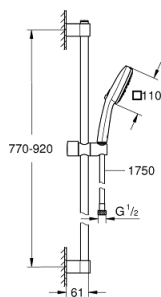

## 27 789 003 TEMPESTA CUBE 110 SHOWER RAIL SET 3 SPRAYS

### PRODUCT DESCRIPTION

- Colour: chrome
- consisting of:
  - hand shower Tempesta Cube 110 (27 572)
  - spray patterns: Jet, Rain, Massage
  - maximum flow rate (at 3 bar): 13.5 l/min
  - shower rail, 900 mm (27 524)
  - shower hose Relexaflex 1750 mm 1/2" x 1/2" (28 154)
- GROHE SmartSwitch - easily rotate the dial to enjoy your preferred spray option
- GROHE DreamSpray - perfect spray pattern
- GROHE LongLife finish
- Flexible Installation - 1 adjustable bracket for existing drill holes
- adjustable rail holder (turn and glide shower holder)
- GROHE SpeedClean - effortless limescale removal
- Inner WaterGuide - inner insulation for surface protection
- ShockProof silicone ring prevents damage caused by a shower falling
- min. recommended pressure 1.0 bar
- suitable for instantaneous heater
- professional exclusive

### SPARE PARTS

- 1: Shower rail holder (Spare part-nr. 48607000)
  - 2: Glide element (Spare part-nr. 48609000)
  - 3: Shower rail holder (Spare part-nr. 48608000)
  - 4: Dirt strainer (Spare part-nr. 0700200M)
  - 5: Compensation disc (Spare part-nr. 48543001)\*
- \* Optional accessories