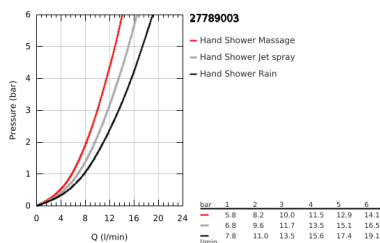

## 27 789 003 TEMPESTA CUBE 110 SHOWER RAIL SET 3 SPRAYS

### PRODUCT DESCRIPTION

- Colour: chrome
- consisting of:
  - hand shower Tempesta Cube 110 (27 572)
  - spray patterns: Jet, Rain, Massage
  - maximum flow rate (at 3 bar): 13.5 l/min
  - shower rail, 900 mm (27 524)
  - shower hose Relexaflex 1750 mm 1/2" x 1/2" (28 154)
- GROHE SmartSwitch - easily rotate the dial to enjoy your preferred spray option
- GROHE DreamSpray - perfect spray pattern
- GROHE LongLife finish
- Flexible Installation - 1 adjustable bracket for existing drill holes
- adjustable rail holder (turn and glide shower holder)
- GROHE SpeedClean - effortless limescale removal
- Inner WaterGuide - inner insulation for surface protection
- ShockProof silicone ring prevents damage caused by a shower falling
- min. recommended pressure 1.0 bar
- suitable for instantaneous heater
- professional exclusive