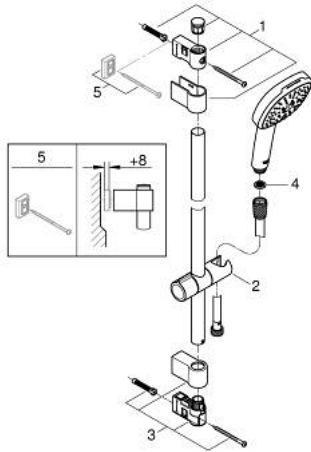

## 27 789 003 TEMPESTA CUBE 110 SHOWER RAIL SET 3 SPRAYS

### PRODUCT DESCRIPTION

- Colour: chrome
- consisting of:
  - hand shower Tempesta Cube 110 (27 572)
  - spray patterns: Jet, Rain, Massage
  - maximum flow rate (at 3 bar): 13.5 l/min
  - shower rail, 900 mm (27 524)
  - shower hose Relexaflex 1750 mm 1/2" x 1/2" (28 154)
- GROHE SmartSwitch - easily rotate the dial to enjoy your preferred spray option
- GROHE DreamSpray - perfect spray pattern
- GROHE LongLife finish
- Flexible Installation - 1 adjustable bracket for existing drill holes
- adjustable rail holder (turn and glide shower holder)
- GROHE SpeedClean - effortless limescale removal
- Inner WaterGuide - inner insulation for surface protection
- ShockProof silicone ring prevents damage caused by a shower falling
- min. recommended pressure 1.0 bar
- suitable for instantaneous heater
- professional exclusive

### SPARE PARTS

- 1: Shower rail holder (Spare part-nr. 48607000)
  - 2: Glide element (Spare part-nr. 48609000)
  - 3: Shower rail holder (Spare part-nr. 48608000)
  - 4: Dirt strainer (Spare part-nr. 0700200M)
  - 5: Compensation disc (Spare part-nr. 48543001)\*
- \* Optional accessories