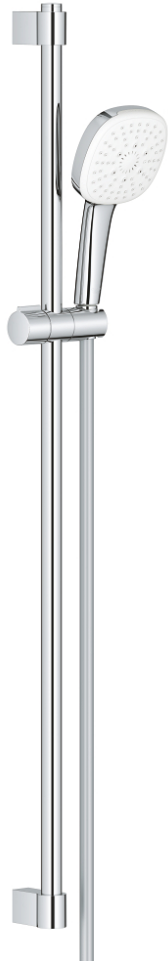

## 27 789 003 TEMPESTA CUBE 110 SHOWER RAIL SET 3 SPRAYS

### PRODUCT DESCRIPTION

- Tyc: Chrome
- consisting of:
  - hand shower Tempesta Cube 110 (27 572)
  - spray patterns: Jet, Rain, Massage
  - maximum flow rate (at 3 bar): 13.5 l/min
  - shower rail, 900 mm (27 524)
  - shower hose Relexaflex 1750 mm 1/2" x 1/2" (28 154)
  - GROHE SmartSwitch - easily rotate the dial to enjoy your preferred spray option
  - GROHE DreamSpray - perfect spray pattern
  - GROHE LongLife finish
  - Flexible Installation - 1 adjustable bracket for existing drill holes
  - adjustable rail holder (turn and glide shower holder)
  - GROHE SpeedClean - effortless limescale removal
  - Inner WaterGuide - inner insulation for surface protection
  - ShockProof silicone ring prevents damage caused by a shower falling
  - min. recommended pressure 1.0 bar
  - suitable for instantaneous heater
  - professional exclusive

### SPARE PARTS

- 1: Shower rail holder (Spare part-nr. 48607000)
  - 2: Glide element (Spare part-nr. 48609000)
  - 3: Shower rail holder (Spare part-nr. 48608000)
  - 4: Dirt strainer (Spare part-nr. 0700200M)
  - 5: Compensation disc (Spare part-nr. 48543001)\*
- \* Optional accessories