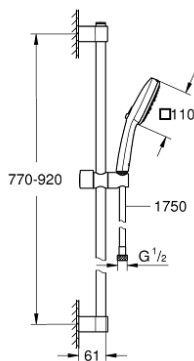

## 27 789 003 TEMPESTA CUBE 110 SHOWER RAIL SET 3 SPRAYS

### PRODUCT DESCRIPTION

- Tyc: Chrome
- consisting of:
  - hand shower Tempesta Cube 110 (27 572)
  - spray patterns: Jet, Rain, Massage
  - maximum flow rate (at 3 bar): 13.5 l/min
  - shower rail, 900 mm (27 524)
  - shower hose Relexaflex 1750 mm 1/2" x 1/2" (28 154)
  - GROHE SmartSwitch - easily rotate the dial to enjoy your preferred spray option
  - GROHE DreamSpray - perfect spray pattern
  - GROHE LongLife finish
  - Flexible Installation - 1 adjustable bracket for existing drill holes
  - adjustable rail holder (turn and glide shower holder)
  - GROHE SpeedClean - effortless limescale removal
  - Inner WaterGuide - inner insulation for surface protection
  - ShockProof silicone ring prevents damage caused by a shower falling
  - min. recommended pressure 1.0 bar
  - suitable for instantaneous heater
  - professional exclusive

### SPARE PARTS

- 1: Shower rail holder (Spare part-nr. 48607000)
  - 2: Glide element (Spare part-nr. 48609000)
  - 3: Shower rail holder (Spare part-nr. 48608000)
  - 4: Dirt strainer (Spare part-nr. 0700200M)
  - 5: Compensation disc (Spare part-nr. 48543001)\*
- \* Optional accessories