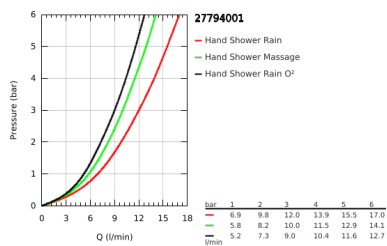

27 794 001 TEMPESTA 100 SHOWER RAIL SET 3 SPRAYS

PRODUCT DESCRIPTION

- Colour: chrome
- consisting of:
 - hand shower (28 261)
 - shower rail, 600 mm (27 523)
 - shower hose Relaxaflex 1750 mm 1/2" x 1/2" (28 154)
- GROHE DreamSpray - perfect spray pattern
- GROHE LongLife finish
- GROHE SpeedClean - effortless limescale removal
- Inner WaterGuide - inner insulation for surface protection
- ShockProof silicone ring prevents damage caused by a shower falling
- suitable for instantaneous heater
- min. recommended pressure 1.0 bar