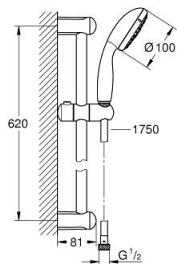

27 794 001 TEMPESTA 100 SHOWER RAIL SET 3 SPRAYS

PRODUCT DESCRIPTION

- Colour: chrome
- consisting of:
 - hand shower (28 261)
 - shower rail, 600 mm (27 523)
 - shower hose Relaxaflex 1750 mm 1/2" x 1/2" (28 154)
- GROHE DreamSpray - perfect spray pattern
- GROHE LongLife finish
- GROHE SpeedClean - effortless limescale removal
- Inner WaterGuide - inner insulation for surface protection
- ShockProof silicone ring prevents damage caused by a shower falling
- suitable for instantaneous heater
- min. recommended pressure 1.0 bar

27 794 001 TEMPESTA 100 SHOWER RAIL SET 3 SPRAYS

SPARE PARTS

- 1: Shower rail holder (Spare part-nr. 48098000)
 - 2: Glide element (Spare part-nr. 48099000)
 - 3: Dirt strainer (Spare part-nr. 0700200M)
 - 4: Compensation disc (Spare part-nr. 48051000)*
- * Optional accessories