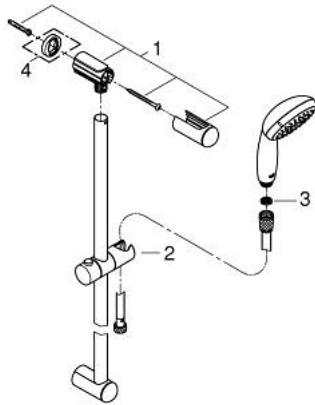

27 794 001 TEMPESTA 100 SHOWER RAIL SET 3 SPRAYS

PRODUCT DESCRIPTION

- Colour: chrome
- consisting of:
 - hand shower (28 261)
 - shower rail, 600 mm (27 523)
 - shower hose Relaxaflex 1750 mm 1/2" x 1/2" (28 154)
- GROHE DreamSpray - perfect spray pattern
- GROHE LongLife finish
- GROHE SpeedClean - effortless limescale removal
- Inner WaterGuide - inner insulation for surface protection
- ShockProof silicone ring prevents damage caused by a shower falling
- suitable for instantaneous heater
- min. recommended pressure 1.0 bar

27 794 001 TEMPESTA 100 SHOWER RAIL SET 3 SPRAYS

SPARE PARTS

- 1: Shower rail holder (Spare part-nr. 48098000)
 - 2: Glide element (Spare part-nr. 48099000)
 - 3: Dirt strainer (Spare part-nr. 0700200M)
 - 4: Compensation disc (Spare part-nr. 48051000)*
- * Optional accessories