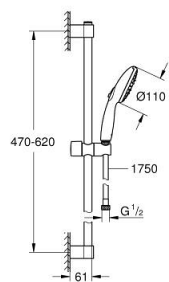

27 794 003 TEMPESTA 110 SHOWER RAIL SET 3 SPRAYS (RAIN, JET, MASSAGE)

PRODUCT DESCRIPTION

- Colour: chrome
- consisting of:
 - hand shower Tempesta 110 (28 261)
 - maximum flow rate (at 3 bar): 13.5 l/min
 - shower rail, 600 mm (27 523)
 - shower hose Relaxaflex 1750 mm 1/2" x 1/2" (28 154)
- GROHE SmartSwitch - easily rotate the dial to enjoy your preferred spray option
- GROHE DreamSpray - perfect spray pattern
- GROHE LongLife finish
- Flexible Installation - 1 adjustable bracket for existing drill holes
- adjustable rail holder (turn and glide shower holder)
- GROHE SpeedClean - effortless limescale removal
- Inner WaterGuide - inner insulation for surface protection
- ShockProof silicone ring prevents damage caused by a shower falling
- min. recommended pressure 1.0 bar
- suitable for instantaneous heater
- professional exclusive

27 794 003 TEMPESTA 110 SHOWER RAIL SET 3 SPRAYS (RAIN, JET, MASSAGE)

SPARE PARTS

- 1: Shower rail holder (Spare part-nr. 48607000)
 - 2: Glide element (Spare part-nr. 48609000)
 - 3: Shower rail holder (Spare part-nr. 48608000)
 - 4: Dirt strainer (Spare part-nr. 0700200M)
 - 5: Compensation disc (Spare part-nr. 48543001)*
- * Optional accessories