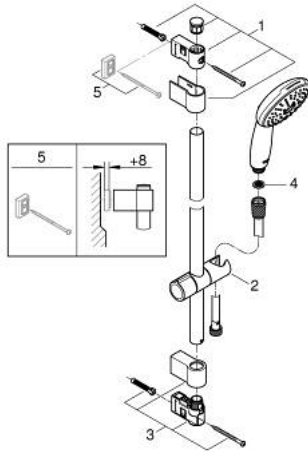

27 794 003 TEMPESTA 110 SHOWER RAIL SET 3 SPRAYS (RAIN, JET, MASSAGE)

PRODUCT DESCRIPTION

- Colour: chrome
- consisting of:
 - hand shower Tempesta 110 (28 261)
 - maximum flow rate (at 3 bar): 13.5 l/min
 - shower rail, 600 mm (27 523)
 - shower hose Relaxaflex 1750 mm 1/2" x 1/2" (28 154)
- GROHE SmartSwitch - easily rotate the dial to enjoy your preferred spray option
- GROHE DreamSpray - perfect spray pattern
- GROHE LongLife finish
- Flexible Installation - 1 adjustable bracket for existing drill holes
- adjustable rail holder (turn and glide shower holder)
- GROHE SpeedClean - effortless limescale removal
- Inner WaterGuide - inner insulation for surface protection
- ShockProof silicone ring prevents damage caused by a shower falling
- min. recommended pressure 1.0 bar
- suitable for instantaneous heater
- professional exclusive

27 794 003 TEMPESTA 110 SHOWER RAIL SET 3 SPRAYS (RAIN, JET, MASSAGE)

SPARE PARTS

- 1: Shower rail holder (Spare part-nr. 48607000)
 - 2: Glide element (Spare part-nr. 48609000)
 - 3: Shower rail holder (Spare part-nr. 48608000)
 - 4: Dirt strainer (Spare part-nr. 0700200M)
 - 5: Compensation disc (Spare part-nr. 48543001)*
- * Optional accessories