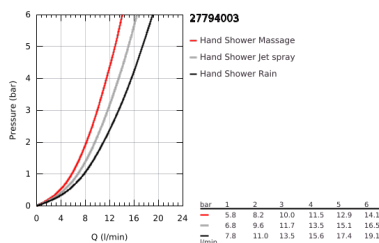

27 794 003 TEMPESTA 110 SHOWER RAIL SET 3 SPRAYS (RAIN, JET, MASSAGE)

PRODUCT DESCRIPTION

- Colour: chrome
- consisting of:
 - hand shower Tempesta 110 (28 261)
 - maximum flow rate (at 3 bar): 13.5 l/min
 - shower rail, 600 mm (27 523)
 - shower hose Relaxaflex 1750 mm 1/2" x 1/2" (28 154)
- GROHE SmartSwitch - easily rotate the dial to enjoy your preferred spray option
- GROHE DreamSpray - perfect spray pattern
- GROHE LongLife finish
- Flexible Installation - 1 adjustable bracket for existing drill holes
- adjustable rail holder (turn and glide shower holder)
- GROHE SpeedClean - effortless limescale removal
- Inner WaterGuide - inner insulation for surface protection
- ShockProof silicone ring prevents damage caused by a shower falling
- min. recommended pressure 1.0 bar
- suitable for instantaneous heater
- professional exclusive

27 794 003 TEMPESTA 110 SHOWER RAIL SET 3 SPRAYS (RAIN, JET, MASSAGE)

SPARE PARTS

- 1: Shower rail holder (Spare part-nr. 48607000)
 - 2: Glide element (Spare part-nr. 48609000)
 - 3: Shower rail holder (Spare part-nr. 48608000)
 - 4: Dirt strainer (Spare part-nr. 0700200M)
 - 5: Compensation disc (Spare part-nr. 48543001)*
- * Optional accessories