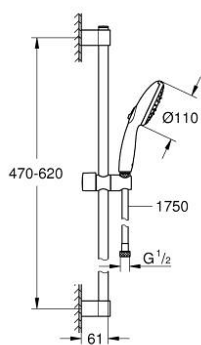

27 794 003 TEMPESTA 110 SHOWER RAIL SET 3 SPRAYS (RAIN, JET, MASSAGE)

PRODUCT DESCRIPTION

- Tyc: Chrome
- consisting of:
 - hand shower Tempesta 110 (28 261)
 - maximum flow rate (at 3 bar): 13.5 l/min
 - shower rail, 600 mm (27 523)
 - shower hose Relaxaflex 1750 mm 1/2" x 1/2" (28 154)
- GROHE SmartSwitch - easily rotate the dial to enjoy your preferred spray option
- GROHE DreamSpray - perfect spray pattern
- GROHE LongLife finish
- Flexible Installation - 1 adjustable bracket for existing drill holes
- adjustable rail holder (turn and glide shower holder)
- GROHE SpeedClean - effortless limescale removal
- Inner WaterGuide - inner insulation for surface protection
- ShockProof silicone ring prevents damage caused by a shower falling
- min. recommended pressure 1.0 bar
- suitable for instantaneous heater
- professional exclusive

27 794 003 TEMPESTA 110 SHOWER RAIL SET 3 SPRAYS (RAIN, JET, MASSAGE)

SPARE PARTS

- 1: Shower rail holder (Spare part-nr. 48607000)
 - 2: Glide element (Spare part-nr. 48609000)
 - 3: Shower rail holder (Spare part-nr. 48608000)
 - 4: Dirt strainer (Spare part-nr. 0700200M)
 - 5: Compensation disc (Spare part-nr. 48543001)*
- * Optional accessories