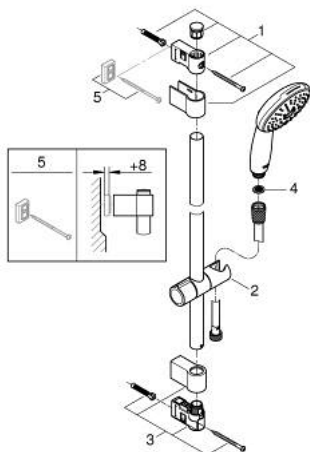

27 794 003 TEMPESTA 110 SHOWER RAIL SET 3 SPRAYS (RAIN, JET, MASSAGE)

PRODUCT DESCRIPTION

- Tyc: Chrome
- consisting of:
 - hand shower Tempesta 110 (28 261)
 - maximum flow rate (at 3 bar): 13.5 l/min
 - shower rail, 600 mm (27 523)
 - shower hose Relaxaflex 1750 mm 1/2" x 1/2" (28 154)
- GROHE SmartSwitch - easily rotate the dial to enjoy your preferred spray option
- GROHE DreamSpray - perfect spray pattern
- GROHE LongLife finish
- Flexible Installation - 1 adjustable bracket for existing drill holes
- adjustable rail holder (turn and glide shower holder)
- GROHE SpeedClean - effortless limescale removal
- Inner WaterGuide - inner insulation for surface protection
- ShockProof silicone ring prevents damage caused by a shower falling
- min. recommended pressure 1.0 bar
- suitable for instantaneous heater
- professional exclusive

27 794 003 TEMPESTA 110 SHOWER RAIL SET 3 SPRAYS (RAIN, JET, MASSAGE)

SPARE PARTS

- 1: Shower rail holder (Spare part-nr. 48607000)
 - 2: Glide element (Spare part-nr. 48609000)
 - 3: Shower rail holder (Spare part-nr. 48608000)
 - 4: Dirt strainer (Spare part-nr. 0700200M)
 - 5: Compensation disc (Spare part-nr. 48543001)*
- * Optional accessories