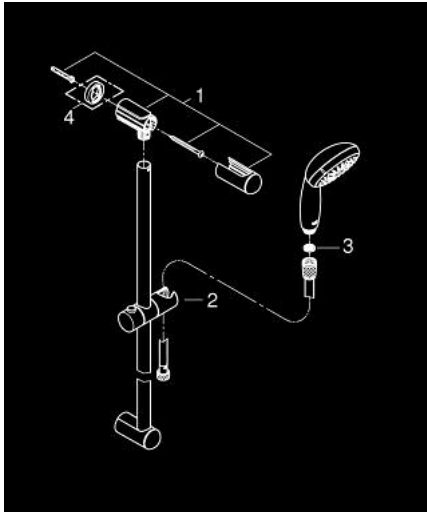

## 27 795 001 TEMPESTA 100 SHOWER RAIL SET 4 SPRAYS

### PRODUCT DESCRIPTION

- Colour: chrome
- consisting of:
  - hand shower (28 578)
  - shower rail, 600 mm (27 523)
  - shower hose Relaxaflex 1750 mm 1/2" x 1/2" (28 154)
- GROHE DreamSpray - perfect spray pattern
- GROHE LongLife finish
- GROHE SpeedClean - effortless limescale removal
- Inner WaterGuide - inner insulation for surface protection
- ShockProof silicone ring prevents damage caused by a shower falling
- suitable for instantaneous heater
- min. recommended pressure 1.0 bar

### SPARE PARTS

- 1: Shower rail holder (Spare part-nr. 48098000)
- 2: Glide element (Spare part-nr. 48099000)
- 3: Dirt strainer (Spare part-nr. 0700200M)
- 4: Compensation disc (Spare part-nr. 48051000)\*