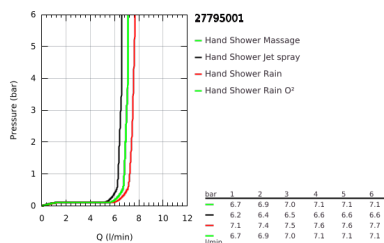

## 27 795 001 TEMPESTA 100 SHOWER RAIL SET 4 SPRAYS

### PRODUCT DESCRIPTION

- Colour: chrome
- consisting of:
  - hand shower (28 578)
  - shower rail, 600 mm (27 523)
  - shower hose Relaxaflex 1750 mm 1/2" x 1/2" (28 154)
- GROHE DreamSpray - perfect spray pattern
- GROHE LongLife finish
- GROHE SpeedClean - effortless limescale removal
- Inner WaterGuide - inner insulation for surface protection
- ShockProof silicone ring prevents damage caused by a shower falling
- suitable for instantaneous heater
- min. recommended pressure 1.0 bar