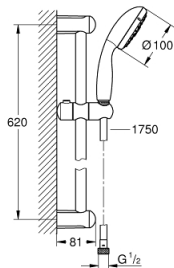

## 27 795 001 TEMPESTA 100 SHOWER RAIL SET 4 SPRAYS

### PRODUCT DESCRIPTION

- Colour: chrome
- consisting of:
  - hand shower (28 578)
  - shower rail, 600 mm (27 523)
  - shower hose Relaxaflex 1750 mm 1/2" x 1/2" (28 154)
- GROHE DreamSpray - perfect spray pattern
- GROHE LongLife finish
- GROHE SpeedClean - effortless limescale removal
- Inner WaterGuide - inner insulation for surface protection
- ShockProof silicone ring prevents damage caused by a shower falling
- suitable for instantaneous heater
- min. recommended pressure 1.0 bar

### SPARE PARTS

- 1: Shower rail holder (Spare part-nr. 48098000)
- 2: Glide element (Spare part-nr. 48099000)
- 3: Dirt strainer (Spare part-nr. 0700200M)
- 4: Compensation disc (Spare part-nr. 48051000)\*