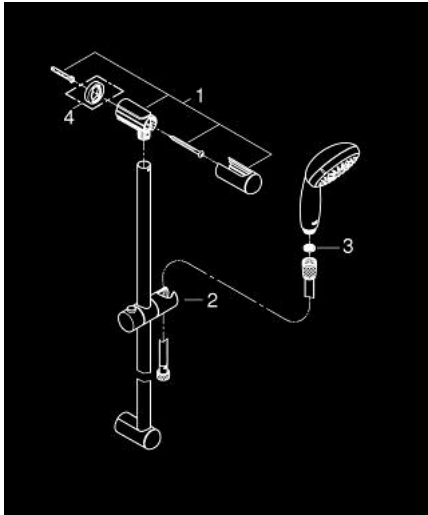

## 27 795 001 TEMPESTA 100 SHOWER RAIL SET 4 SPRAYS

### PRODUCT DESCRIPTION

- Tyc: Chrome
- consisting of:
  - hand shower (28 578)
  - shower rail, 600 mm (27 523)
  - shower hose Relaxaflex 1750 mm 1/2" x 1/2" (28 154)
  - GROHE DreamSpray - perfect spray pattern
  - GROHE LongLife finish
  - GROHE SpeedClean - effortless limescale removal
  - Inner WaterGuide - inner insulation for surface protection
  - ShockProof silicone ring prevents damage caused by a shower falling
  - suitable for instantaneous heater
  - min. recommended pressure 1.0 bar

### SPARE PARTS

- 1: Shower rail holder (Spare part-nr. 48098000)
- 2: Glide element (Spare part-nr. 48099000)
- 3: Dirt strainer (Spare part-nr. 0700200M)
- 4: Compensation disc (Spare part-nr. 48051000)\*