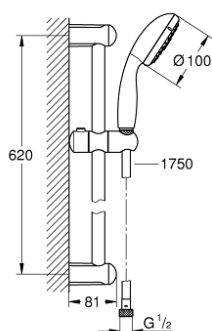

## 27 795 001 TEMPESTA 100 SHOWER RAIL SET 4 SPRAYS

### PRODUCT DESCRIPTION

- Tyc: Chrome
- consisting of:
  - hand shower (28 578)
  - shower rail, 600 mm (27 523)
  - shower hose Relaxaflex 1750 mm 1/2" x 1/2" (28 154)
  - GROHE DreamSpray - perfect spray pattern
  - GROHE LongLife finish
  - GROHE SpeedClean - effortless limescale removal
  - Inner WaterGuide - inner insulation for surface protection
  - ShockProof silicone ring prevents damage caused by a shower falling
  - suitable for instantaneous heater
  - min. recommended pressure 1.0 bar

### SPARE PARTS

- 1: Shower rail holder (Spare part-nr. 48098000)
- 2: Glide element (Spare part-nr. 48099000)
- 3: Dirt strainer (Spare part-nr. 0700200M)
- 4: Compensation disc (Spare part-nr. 48051000)\*