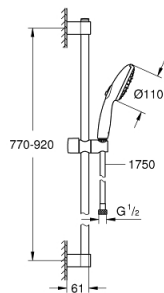

27 796 003 TEMPESTA 110 SHOWER RAIL SET 3 SPRAYS (RAIN, JET, MASSAGE)

PRODUCT DESCRIPTION

- Colour: chrome
- consisting of:
 - hand shower Tempesta 110 (28 261)
 - maximum flow rate (at 3 bar): 13.5 l/min
 - shower rail, 900 mm (27 524)
 - shower hose Relaxaflex 1750 mm 1/2" x 1/2" (28 154)
- GROHE SmartSwitch - easily rotate the dial to enjoy your preferred spray option
- GROHE DreamSpray - perfect spray pattern
- GROHE LongLife finish
- Flexible Installation - 1 adjustable bracket for existing drill holes
- adjustable rail holder (turn and glide shower holder)
- GROHE SpeedClean - effortless limescale removal
- Inner WaterGuide - inner insulation for surface protection
- ShockProof silicone ring prevents damage caused by a shower falling
- min. recommended pressure 1.0 bar
- suitable for instantaneous heater
- professional exclusive

27 796 003 TEMPESTA 110 SHOWER RAIL SET 3 SPRAYS (RAIN, JET, MASSAGE)

SPARE PARTS

- 1: Shower rail holder (Spare part-nr. 48607000)
 - 2: Glide element (Spare part-nr. 48609000)
 - 3: Shower rail holder (Spare part-nr. 48608000)
 - 4: Dirt strainer (Spare part-nr. 0700200M)
 - 5: Compensation disc (Spare part-nr. 48543001)*
- * Optional accessories