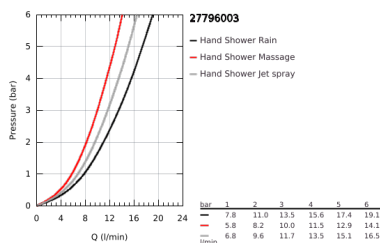

27 796 003 TEMPESTA 110 SHOWER RAIL SET 3 SPRAYS (RAIN, JET, MASSAGE)

PRODUCT DESCRIPTION

- Colour: chrome
- consisting of:
 - hand shower Tempesta 110 (28 261)
 - maximum flow rate (at 3 bar): 13.5 l/min
 - shower rail, 900 mm (27 524)
 - shower hose Relaxaflex 1750 mm 1/2" x 1/2" (28 154)
- GROHE SmartSwitch - easily rotate the dial to enjoy your preferred spray option
- GROHE DreamSpray - perfect spray pattern
- GROHE LongLife finish
- Flexible Installation - 1 adjustable bracket for existing drill holes
- adjustable rail holder (turn and glide shower holder)
- GROHE SpeedClean - effortless limescale removal
- Inner WaterGuide - inner insulation for surface protection
- ShockProof silicone ring prevents damage caused by a shower falling
- min. recommended pressure 1.0 bar
- suitable for instantaneous heater
- professional exclusive

27 796 003 TEMPESTA 110 SHOWER RAIL SET 3 SPRAYS (RAIN, JET, MASSAGE)

SPARE PARTS

- 1: Shower rail holder (Spare part-nr. 48607000)
 - 2: Glide element (Spare part-nr. 48609000)
 - 3: Shower rail holder (Spare part-nr. 48608000)
 - 4: Dirt strainer (Spare part-nr. 0700200M)
 - 5: Compensation disc (Spare part-nr. 48543001)*
- * Optional accessories