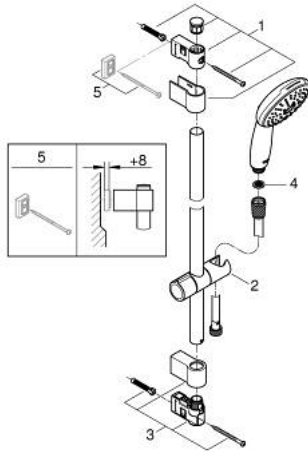

27 796 003 TEMPESTA 110 SHOWER RAIL SET 3 SPRAYS (RAIN, JET, MASSAGE)

PRODUCT DESCRIPTION

- Tyc: Chrome
- consisting of:
 - hand shower Tempesta 110 (28 261)
 - maximum flow rate (at 3 bar): 13.5 l/min
 - shower rail, 900 mm (27 524)
 - shower hose Relaxaflex 1750 mm 1/2" x 1/2" (28 154)
- GROHE SmartSwitch - easily rotate the dial to enjoy your preferred spray option
- GROHE DreamSpray - perfect spray pattern
- GROHE LongLife finish
- Flexible Installation - 1 adjustable bracket for existing drill holes
- adjustable rail holder (turn and glide shower holder)
- GROHE SpeedClean - effortless limescale removal
- Inner WaterGuide - inner insulation for surface protection
- ShockProof silicone ring prevents damage caused by a shower falling
- min. recommended pressure 1.0 bar
- suitable for instantaneous heater
- professional exclusive

27 796 003 TEMPESTA 110 SHOWER RAIL SET 3 SPRAYS (RAIN, JET, MASSAGE)

SPARE PARTS

- 1: Shower rail holder (Spare part-nr. 48607000)
 - 2: Glide element (Spare part-nr. 48609000)
 - 3: Shower rail holder (Spare part-nr. 48608000)
 - 4: Dirt strainer (Spare part-nr. 0700200M)
 - 5: Compensation disc (Spare part-nr. 48543001)*
- * Optional accessories