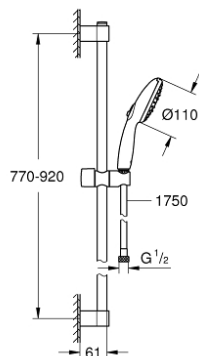

27 796 003 TEMPESTA 110 SHOWER RAIL SET 3 SPRAYS (RAIN, JET, MASSAGE)

PRODUCT DESCRIPTION

- Tyc: Chrome
- consisting of:
 - hand shower Tempesta 110 (28 261)
 - maximum flow rate (at 3 bar): 13.5 l/min
 - shower rail, 900 mm (27 524)
 - shower hose Relaxaflex 1750 mm 1/2" x 1/2" (28 154)
- GROHE SmartSwitch - easily rotate the dial to enjoy your preferred spray option
- GROHE DreamSpray - perfect spray pattern
- GROHE LongLife finish
- Flexible Installation - 1 adjustable bracket for existing drill holes
- adjustable rail holder (turn and glide shower holder)
- GROHE SpeedClean - effortless limescale removal
- Inner WaterGuide - inner insulation for surface protection
- ShockProof silicone ring prevents damage caused by a shower falling
- min. recommended pressure 1.0 bar
- suitable for instantaneous heater
- professional exclusive

27 796 003 TEMPESTA 110 SHOWER RAIL SET 3 SPRAYS (RAIN, JET, MASSAGE)

SPARE PARTS

- 1: Shower rail holder (Spare part-nr. 48607000)
 - 2: Glide element (Spare part-nr. 48609000)
 - 3: Shower rail holder (Spare part-nr. 48608000)
 - 4: Dirt strainer (Spare part-nr. 0700200M)
 - 5: Compensation disc (Spare part-nr. 48543001)*
- * Optional accessories