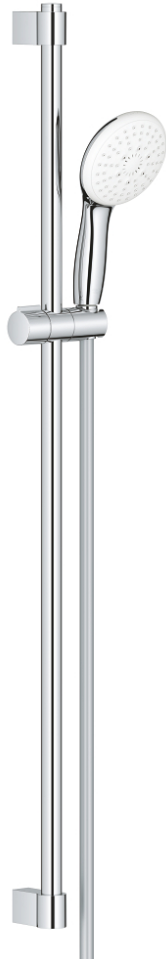

27 796 003 TEMPESTA 110 SHOWER RAIL SET 3 SPRAYS (RAIN, JET, MASSAGE)

PRODUCT DESCRIPTION

- Tyc: Chrome
- consisting of:
 - hand shower Tempesta 110 (28 261)
 - maximum flow rate (at 3 bar): 13.5 l/min
 - shower rail, 900 mm (27 524)
 - shower hose Relaxaflex 1750 mm 1/2" x 1/2" (28 154)
- GROHE SmartSwitch - easily rotate the dial to enjoy your preferred spray option
- GROHE DreamSpray - perfect spray pattern
- GROHE LongLife finish
- Flexible Installation - 1 adjustable bracket for existing drill holes
- adjustable rail holder (turn and glide shower holder)
- GROHE SpeedClean - effortless limescale removal
- Inner WaterGuide - inner insulation for surface protection
- ShockProof silicone ring prevents damage caused by a shower falling
- min. recommended pressure 1.0 bar
- suitable for instantaneous heater
- professional exclusive

27 796 003 TEMPESTA 110 SHOWER RAIL SET 3 SPRAYS (RAIN, JET, MASSAGE)

SPARE PARTS

- 1: Shower rail holder (Spare part-nr. 48607000)
 - 2: Glide element (Spare part-nr. 48609000)
 - 3: Shower rail holder (Spare part-nr. 48608000)
 - 4: Dirt strainer (Spare part-nr. 0700200M)
 - 5: Compensation disc (Spare part-nr. 48543001)*
- * Optional accessories