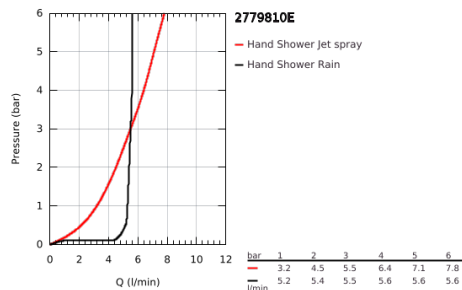

## 27 798 10E TEMPESTA 100 WALL HOLDER SET 2 SPRAYS

### PRODUCT DESCRIPTION

- Colour: chrome
- consisting of:
  - hand shower Tempesta 100 II (27 597)
  - wall shower holder (28 605)
  - not adjustable
- Relaxaflex hose 1250 mm 1/2" x 1/2" (28 150)
- GROHE EcoJoy 5.7 l/min. flow limiter
- GROHE DreamSpray - perfect spray pattern
- GROHE LongLife finish
- GROHE SpeedClean - effortless limescale removal
- Inner WaterGuide - inner insulation for surface protection
- ShockProof silicone ring prevents damage caused by a shower falling
- suitable for instantaneous heater
- min. recommended pressure 1.0 bar