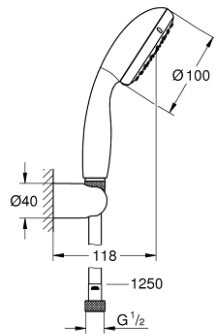

27 798 10E TEMPESTA 100 WALL HOLDER SET 2 SPRAYS

PRODUCT DESCRIPTION

- Colour: chrome
- consisting of:
 - hand shower Tempesta 100 II (27 597)
 - wall shower holder (28 605)
 - not adjustable
 - Relaxaflex hose 1250 mm 1/2" x 1/2" (28 150)
 - 5.7 l/min flow limiter
 - GROHE DreamSpray - perfect spray pattern
 - GROHE LongLife finish
 - GROHE SpeedClean - effortless limescale removal
 - Inner WaterGuide - inner insulation for surface protection
 - ShockProof silicone ring prevents damage caused by a shower falling
 - suitable for instantaneous heater
 - min. recommended pressure 1.0 bar

27 798 10E TEMPESTA 100 WALL HOLDER SET 2 SPRAYS

SPARE PARTS

1: Dirt strainer (Spare part-nr. 0700200M)