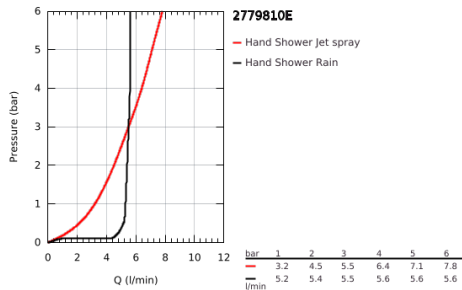

27 798 10E TEMPESTA 100 WALL HOLDER SET 2 SPRAYS

PRODUCT DESCRIPTION

- Colour: chrome
- consisting of:
 - hand shower Tempesta 100 II (27 597)
 - wall shower holder (28 605)
 - not adjustable
 - Relaxaflex hose 1250 mm 1/2" x 1/2" (28 150)
 - 5.7 l/min flow limiter
 - GROHE DreamSpray - perfect spray pattern
 - GROHE LongLife finish
 - GROHE SpeedClean - effortless limescale removal
 - Inner WaterGuide - inner insulation for surface protection
 - ShockProof silicone ring prevents damage caused by a shower falling
 - suitable for instantaneous heater
 - min. recommended pressure 1.0 bar