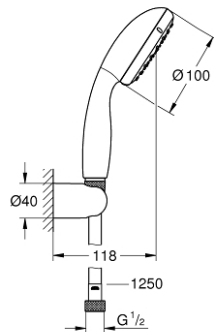

## 27 798 10E TEMPESTA 100 WALL HOLDER SET 2 SPRAYS

### PRODUCT DESCRIPTION

- Colour: chrome
- consisting of:
  - hand shower Tempesta 100 II (27 597)
  - wall shower holder (28 605)
  - not adjustable
- Relaxaflex hose 1250 mm 1/2" x 1/2" (28 150)
- GROHE EcoJoy 5.7 l/min. flow limiter
- GROHE DreamSpray - perfect spray pattern
- GROHE LongLife finish
- GROHE SpeedClean - effortless limescale removal
- Inner WaterGuide - inner insulation for surface protection
- ShockProof silicone ring prevents damage caused by a shower falling
- suitable for instantaneous heater
- min. recommended pressure 1.0 bar

### SPARE PARTS

1: Dirt strainer (Spare part-nr. 0700200M)