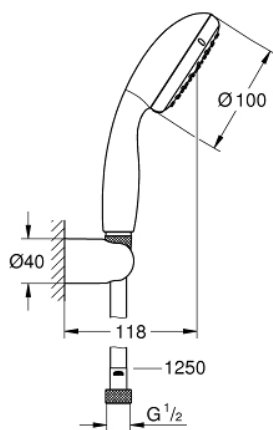

## 27 798 10E TEMPESTA 100 WALL HOLDER SET 2 SPRAYS

### PRODUCT DESCRIPTION

- Tyc: Chrome
- consisting of:
  - hand shower Tempesta 100 II (27 597)
  - wall shower holder (28 605)
  - not adjustable
  - Relexaflex hose 1250 mm 1/2" x 1/2" (28 150)
  - GROHE EcoJoy 5.7 l/min. flow limiter
  - GROHE DreamSpray - perfect spray pattern
  - GROHE LongLife finish
  - GROHE SpeedClean - effortless limescale removal
  - Inner WaterGuide - inner insulation for surface protection
  - ShockProof silicone ring prevents damage caused by a shower falling
  - suitable for instantaneous heater
  - min. recommended pressure 1.0 bar

### SPARE PARTS

1: Dirt strainer (Spare part-nr. 0700200M)