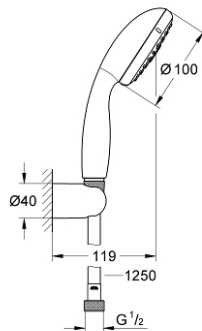

27 799 001 TEMPESTA 100 WALL HOLDER SET 2 SPRAYS

PRODUCT DESCRIPTION

- Colour: chrome
- consisting of:
 - hand shower Tempesta 100 II (27 597)
 - wall shower holder (28 605)
 - not adjustable
 - Relaxaflex hose 1250 mm 1/2" x 1/2" (28 150)
 - GROHE DreamSpray - perfect spray pattern
 - GROHE LongLife finish
 - GROHE SpeedClean - effortless limescale removal
 - Inner WaterGuide - inner insulation for surface protection
 - ShockProof silicone ring prevents damage caused by a shower falling
 - suitable for instantaneous heater
 - min. recommended pressure 1.0 bar

27 799 001 **TEMPESTA 100 WALL HOLDER SET 2 SPRAYS**

SPARE PARTS

1: Dirt strainer (Spare part-nr. 0700200M)