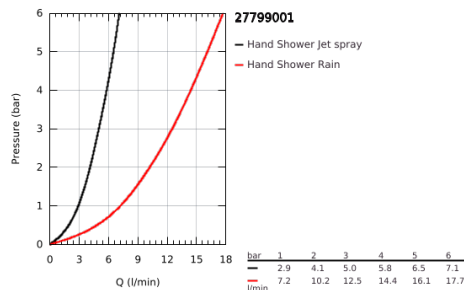

27 799 001 TEMPESTA 100 WALL HOLDER SET 2 SPRAYS

PRODUCT DESCRIPTION

- Colour: chrome
- consisting of:
 - hand shower Tempesta 100 II (27 597)
 - wall shower holder (28 605)
 - not adjustable
 - Relaxaflex hose 1250 mm 1/2" x 1/2" (28 150)
 - GROHE DreamSpray - perfect spray pattern
 - GROHE LongLife finish
 - GROHE SpeedClean - effortless limescale removal
 - Inner WaterGuide - inner insulation for surface protection
 - ShockProof silicone ring prevents damage caused by a shower falling
 - suitable for instantaneous heater
 - min. recommended pressure 1.0 bar