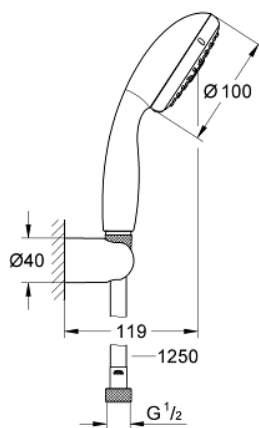

27 799 001 TEMPESTA 100 WALL HOLDER SET 2 SPRAYS

PRODUCT DESCRIPTION

- Tyc: Chrome
- consisting of:
 - hand shower Tempesta 100 II (27 597)
 - wall shower holder (28 605)
 - not adjustable
 - Relaxaflex hose 1250 mm 1/2" x 1/2" (28 150)
 - GROHE DreamSpray - perfect spray pattern
 - GROHE LongLife finish
 - GROHE SpeedClean - effortless limescale removal
 - Inner WaterGuide - inner insulation for surface protection
 - ShockProof silicone ring prevents damage caused by a shower falling
 - suitable for instantaneous heater
 - min. recommended pressure 1.0 bar

27 799 001 **TEMPESTA 100 WALL HOLDER SET 2 SPRAYS**

SPARE PARTS

1: Dirt strainer (Spare part-nr. 0700200M)