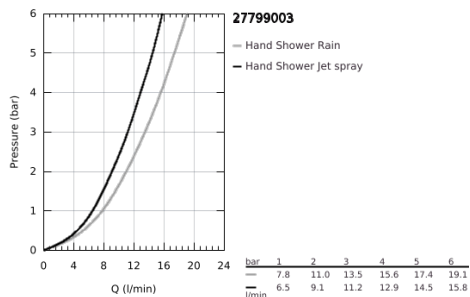

27 799 003 TEMPESTA 110 WALL HOLDER SET 2 SPRAYS (RAIN, JET)

PRODUCT DESCRIPTION

- Colour: chrome
- consisting of:
 - hand shower Tempesta 110 (27 597)
 - maximum flow rate (at 3 bar): 13.5 l/min
 - wall shower holder Tempesta, non-adjustable (28 605)
 - Relaxaflex hose 1250 mm 1/2" x 1/2" (28 150)
- GROHE SmartSwitch - easily rotate the dial to enjoy your preferred spray option
- GROHE DreamSpray - perfect spray pattern
- GROHE LongLife finish
- GROHE SpeedClean - effortless limescale removal
- Inner WaterGuide - inner insulation for surface protection
- ShockProof silicone ring prevents damage caused by a shower falling
- min. recommended pressure 1.0 bar
- suitable for instantaneous heater
- professional exclusive