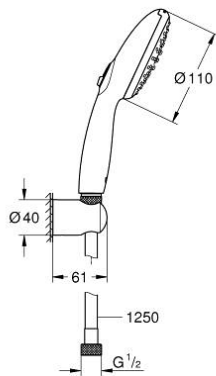

27 799 003 TEMPESTA 110 WALL HOLDER SET 2 SPRAYS (RAIN, JET)

PRODUCT DESCRIPTION

- Colour: chrome
- consisting of:
 - hand shower Tempesta 110 (27 597)
 - maximum flow rate (at 3 bar): 13.5 l/min
 - wall shower holder Tempesta, non-adjustable (28 605)
 - Relaxaflex hose 1250 mm 1/2" x 1/2" (28 150)
- GROHE SmartSwitch - easily rotate the dial to enjoy your preferred spray option
- GROHE DreamSpray - perfect spray pattern
- GROHE LongLife finish
- GROHE SpeedClean - effortless limescale removal
- Inner WaterGuide - inner insulation for surface protection
- ShockProof silicone ring prevents damage caused by a shower falling
- min. recommended pressure 1.0 bar
- suitable for instantaneous heater
- professional exclusive

27 799 003 **TEMPESTA 110 WALL HOLDER SET 2 SPRAYS (RAIN, JET)**

SPARE PARTS

1: Dirt strainer (Spare part-nr. 0700200M)