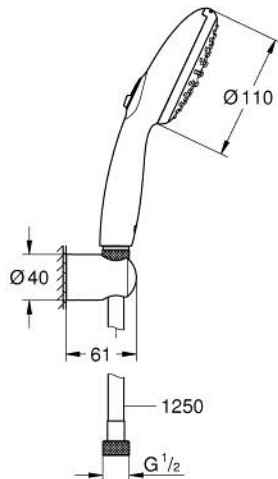

27 799 003 TEMPESTA 110 WALL HOLDER SET 2 SPRAYS (RAIN, JET)

PRODUCT DESCRIPTION

- Tyc: Chrome
- consisting of:
 - hand shower Tempesta 110 (27 597)
 - maximum flow rate (at 3 bar): 13.5 l/min
 - wall shower holder Tempesta, non-adjustable (28 605)
 - Relaxaflex hose 1250 mm 1/2" x 1/2" (28 150)
- GROHE SmartSwitch - easily rotate the dial to enjoy your preferred spray option
- GROHE DreamSpray - perfect spray pattern
- GROHE LongLife finish
- GROHE SpeedClean - effortless limescale removal
- Inner WaterGuide - inner insulation for surface protection
- ShockProof silicone ring prevents damage caused by a shower falling
- min. recommended pressure 1.0 bar
- suitable for instantaneous heater
- professional exclusive

27 799 003 **TEMPESTA 110 WALL HOLDER SET 2 SPRAYS (RAIN, JET)**

SPARE PARTS

1: Dirt strainer (Spare part-nr. 0700200M)