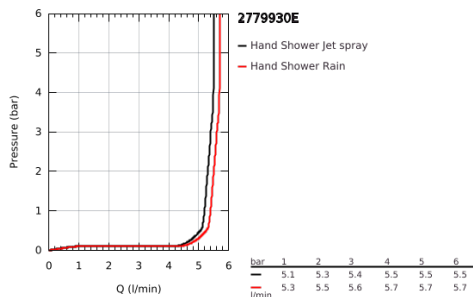

## 27 799 30E TEMPESTA 110 WALL HOLDER SET 2 SPRAYS (RAIN, JET)

### PRODUCT DESCRIPTION

- Colour: chrome
- consisting of:
  - hand shower Tempesta 110 (27 597)
  - maximum flow rate (at 3 bar): 5.6 l/min
  - wall shower holder Tempesta, non-adjustable (28 605)
  - Relaxaflex hose 1250 mm 1/2" x 1/2" (28 150)
- GROHE SmartSwitch - easily rotate the dial to enjoy your preferred spray option
- GROHE DreamSpray - perfect spray pattern
- GROHE LongLife finish
- GROHE SpeedClean - effortless limescale removal
- Inner WaterGuide - inner insulation for surface protection
- ShockProof silicone ring prevents damage caused by a shower falling
- min. recommended pressure 1.0 bar
- suitable for instantaneous heater
- professional exclusive