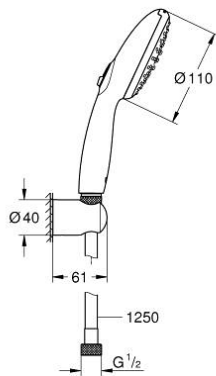

## 27 799 30E TEMPESTA 110 WALL HOLDER SET 2 SPRAYS (RAIN, JET)

### PRODUCT DESCRIPTION

- Colour: chrome
- consisting of:
  - hand shower Tempesta 110 (27 597)
  - maximum flow rate (at 3 bar): 5.6 l/min
  - wall shower holder Tempesta, non-adjustable (28 605)
  - Relaxflex hose 1250 mm 1/2" x 1/2" (28 150)
  - GROHE EcoJoy - extra efficient water usage, perfect flow
  - GROHE SmartSwitch - easily rotate the dial to enjoy your preferred spray option
  - GROHE DreamSpray - perfect spray pattern
  - GROHE LongLife finish
  - GROHE SpeedClean - effortless limescale removal
  - Inner WaterGuide - inner insulation for surface protection
  - ShockProof silicone ring prevents damage caused by a shower falling
  - min. recommended pressure 1.0 bar
  - suitable for instantaneous heater
  - professional exclusive

### SPARE PARTS

1: Dirt strainer (Spare part-nr. 0700200M)