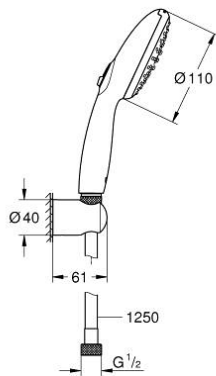

## 27 799 30E TEMPESTA 110 WALL HOLDER SET 2 SPRAYS (RAIN, JET)

### PRODUCT DESCRIPTION

- Colour: chrome
- consisting of:
  - hand shower Tempesta 110 (27 597)
  - maximum flow rate (at 3 bar): 5.6 l/min
  - wall shower holder Tempesta, non-adjustable (28 605)
  - Relaxaflex hose 1250 mm 1/2" x 1/2" (28 150)
- GROHE SmartSwitch - easily rotate the dial to enjoy your preferred spray option
- GROHE DreamSpray - perfect spray pattern
- GROHE LongLife finish
- GROHE SpeedClean - effortless limescale removal
- Inner WaterGuide - inner insulation for surface protection
- ShockProof silicone ring prevents damage caused by a shower falling
- min. recommended pressure 1.0 bar
- suitable for instantaneous heater
- professional exclusive

### SPARE PARTS

1: Dirt strainer (Spare part-nr. 0700200M)