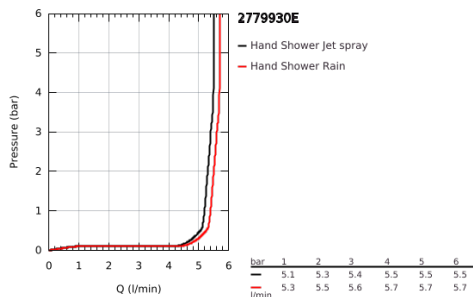

## 27 799 30E TEMPESTA 110 WALL HOLDER SET 2 SPRAYS (RAIN, JET)

### PRODUCT DESCRIPTION

- Colour: chrome
- consisting of:
  - hand shower Tempesta 110 (27 597)
  - maximum flow rate (at 3 bar): 5.6 l/min
  - wall shower holder Tempesta, non-adjustable (28 605)
  - Relaxflex hose 1250 mm 1/2" x 1/2" (28 150)
  - GROHE EcoJoy - extra efficient water usage, perfect flow
  - GROHE SmartSwitch - easily rotate the dial to enjoy your preferred spray option
  - GROHE DreamSpray - perfect spray pattern
  - GROHE LongLife finish
  - GROHE SpeedClean - effortless limescale removal
  - Inner WaterGuide - inner insulation for surface protection
  - ShockProof silicone ring prevents damage caused by a shower falling
  - min. recommended pressure 1.0 bar
  - suitable for instantaneous heater
  - professional exclusive