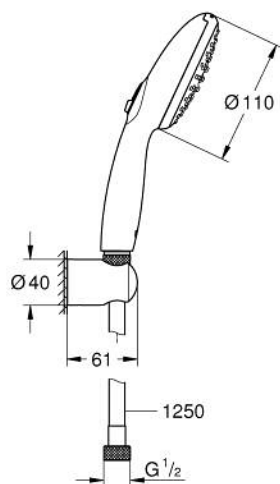

27 799 30E TEMPESTA 110 WALL HOLDER SET 2 SPRAYS (RAIN, JET)

PRODUCT DESCRIPTION

- Tyc: Chrome
- consisting of:
 - hand shower Tempesta 110 (27 597)
 - maximum flow rate (at 3 bar): 5.6 l/min
 - wall shower holder Tempesta, non-adjustable (28 605)
 - Relaxflex hose 1250 mm 1/2" x 1/2" (28 150)
- GROHE SmartSwitch - easily rotate the dial to enjoy your preferred spray option
- GROHE DreamSpray - perfect spray pattern
- GROHE LongLife finish
- GROHE SpeedClean - effortless limescale removal
- Inner WaterGuide - inner insulation for surface protection
- ShockProof silicone ring prevents damage caused by a shower falling
- min. recommended pressure 1.0 bar
- suitable for instantaneous heater
- professional exclusive

27 799 30E **TEMPESTA 110 WALL HOLDER SET 2 SPRAYS (RAIN, JET)**

SPARE PARTS

1: Dirt strainer (Spare part-nr. 0700200M)