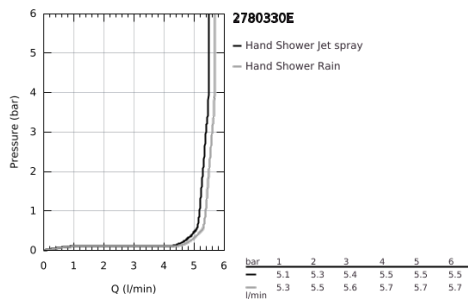

27 803 30E TEMPESTA 110 WALL HOLDER SET 2 SPRAYS (RAIN, JET)

PRODUCT DESCRIPTION

- Colour: chrome
- consisting of:
 - hand shower Tempesta 110 (27 597)
 - maximum flow rate (at 3 bar): 5.6 l/min
 - wall shower holder Tempesta, non-adjustable (28 605)
 - shower hose Relaxaflex 1500 mm 1/2" x 1/2" (28 151)
- GROHE SmartSwitch - easily rotate the dial to enjoy your preferred spray option
- GROHE DreamSpray - perfect spray pattern
- GROHE LongLife finish
- GROHE SpeedClean - effortless limescale removal
- Inner WaterGuide - inner insulation for surface protection
- ShockProof silicone ring prevents damage caused by a shower falling
- min. recommended pressure 1.0 bar
- suitable for instantaneous heater
- professional exclusive