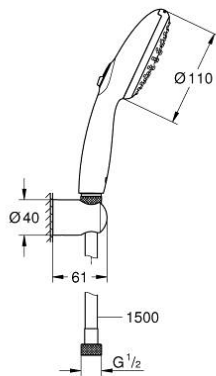

27 803 30E TEMPESTA 110 WALL HOLDER SET 2 SPRAYS (RAIN, JET)

PRODUCT DESCRIPTION

- Colour: chrome
- consisting of:
 - hand shower Tempesta 110 (27 597)
 - maximum flow rate (at 3 bar): 5.6 l/min
 - wall shower holder Tempesta, non-adjustable (28 605)
 - shower hose Relaxaflex 1500 mm 1/2" x 1/2" (28 151)
- GROHE SmartSwitch - easily rotate the dial to enjoy your preferred spray option
- GROHE DreamSpray - perfect spray pattern
- GROHE LongLife finish
- GROHE SpeedClean - effortless limescale removal
- Inner WaterGuide - inner insulation for surface protection
- ShockProof silicone ring prevents damage caused by a shower falling
- min. recommended pressure 1.0 bar
- suitable for instantaneous heater
- professional exclusive

27 803 30E TEMPESTA 110 WALL HOLDER SET 2 SPRAYS (RAIN, JET)

SPARE PARTS

1: Dirt strainer (Spare part-nr. 0700200M)