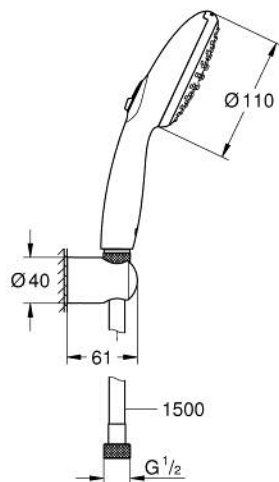

## 27 803 30E TEMPESTA 110 WALL HOLDER SET 2 SPRAYS (RAIN, JET)

### PRODUCT DESCRIPTION

- Tyc: Chrome
- consisting of:
  - hand shower Tempesta 110 (27 597)
  - maximum flow rate (at 3 bar): 5.6 l/min
  - wall shower holder Tempesta, non-adjustable (28 605)
  - Relexaflex hose 1500 mm 1/2" x 1/2" (28 151)
- GROHE SmartSwitch - easily rotate the dial to enjoy your preferred spray option
- GROHE DreamSpray - perfect spray pattern
- GROHE LongLife finish
- GROHE SpeedClean - effortless limescale removal
- Inner WaterGuide - inner insulation for surface protection
- ShockProof silicone ring prevents damage caused by a shower falling
- min. recommended pressure 1.0 bar
- suitable for instantaneous heater
- professional exclusive

### SPARE PARTS

1: Dirt strainer (Spare part-nr. 0700200M)