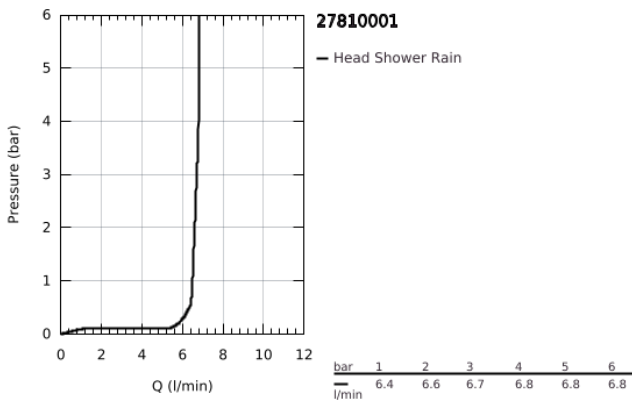

27 810 001 **EUPHORIA 110 MONO HEAD SHOWER 1 SPRAY**

PRODUCT DESCRIPTION

- Colour: chrome
- spray pattern: Rain
- maximum flow rate (at 3 bar): 6.7 l/min
- ball-joint
- connection thread 1/2"
- GROHE EcoJoy - less water, perfect flow
- GROHE DreamSpray - perfect flow
- GROHE LongLife finish
- GROHE SpeedClean - effortless limescale removal
- suitable for instantaneous heater
- min. recommended pressure 1.0 bar

27 810 001 EUPHORIA 110 MONO HEAD SHOWER 1 SPRAY

SPARE PARTS

1: Fibre seal dia. \varnothing 18,5 x \varnothing 12 x 2 (Spare part-nr. 0138900M)

2: Dirt strainer (Spare part-nr. 0676800M)