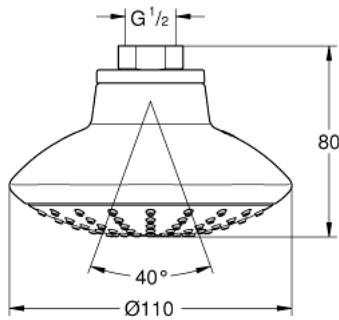

27 810 001 **EUPHORIA 110 MONO HEAD SHOWER 1 SPRAY**

PRODUCT DESCRIPTION

- Colour: chrome
- spray pattern: Rain
- maximum flow rate (at 3 bar): 6.7 l/min
- ball-joint
- connection thread 1/2"
- GROHE EcoJoy - less water, perfect flow
- GROHE DreamSpray - perfect flow
- GROHE LongLife finish
- GROHE SpeedClean - effortless limescale removal
- suitable for instantaneous heater
- min. recommended pressure 1.0 bar

27 810 001 EUPHORIA 110 MONO HEAD SHOWER 1 SPRAY

SPARE PARTS

1: Fibre seal dia. \varnothing 18,5 x \varnothing 12 x 2 (Spare part-nr. 0138900M)

2: Dirt strainer (Spare part-nr. 0676800M)