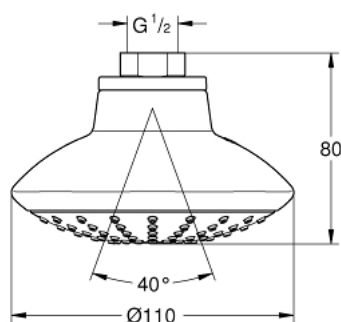

27 810 001 EUPHORIA 110 MONO HEAD SHOWER 1 SPRAY

PRODUCT DESCRIPTION

- Tyc: Chrome
- spray pattern: Rain
- maximum flow rate (at 3 bar): 6.7 l/min
- ball-joint
- connection thread 1/2"
- GROHE EcoJoy - Less water, perfect flow
- GROHE DreamSpray - perfect flow
- GROHE LongLife finish
- GROHE SpeedClean - effortless limescale removal
- suitable for instantaneous heater
- min. recommended pressure 1.0 bar

27 810 001 **EUPHORIA 110 MONO HEAD SHOWER 1 SPRAY**

SPARE PARTS

1: Fibre seal Ø 18,5 x Ø 12 x 2 (Spare part-nr. 0138900M)

2: Dirt strainer (Spare part-nr. 0676800M)