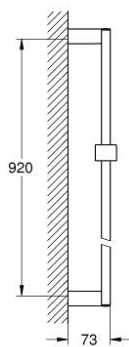

27 841 000 **EUPHORIA CUBE SHOWER RAIL 900 MM**

**PRODUCT DESCRIPTION**

- Colour: chrome
- with wall holders, glide element and swivel holder
- GROHE LongLife finish

27 841 000 **EUPHORIA CUBE SHOWER RAIL 900 MM**

**SPARE PARTS**

- 1: Glide element (Spare part-nr. 48180000)
  - 2: Shower rail holder (Spare part-nr. 48179000)
  - 3: Compensation disc (Spare part-nr. 27845000)\*
- \* Optional accessories