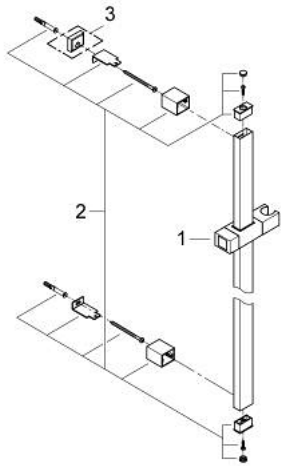

27 841 000 **EUPHORIA CUBE SHOWER RAIL 900 MM**

**PRODUCT DESCRIPTION**

- Colour: chrome
- with wall holders, glide element and swivel holder
- GROHE LongLife finish

27 841 000 **EUPHORIA CUBE SHOWER RAIL 900 MM**

**SPARE PARTS**

- 1: Glide element (Spare part-nr. 48180000)
  - 2: Shower rail holder (Spare part-nr. 48179000)
  - 3: Compensation disc (Spare part-nr. 27845000)\*
- \* Optional accessories