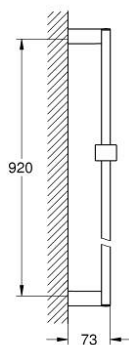

27 841 000 **EUPHORIA CUBE SHOWER RAIL 900 MM**

PRODUCT DESCRIPTION

- Tyc: Chrome
- with wall holders, glide element and swivel holder
- GROHE LongLife finish

27 841 000 **EUPHORIA CUBE SHOWER RAIL 900 MM**

SPARE PARTS

- 1: Glide element (Spare part-nr. 48180000)
 - 2: Shower rail holder (Spare part-nr. 48179000)
 - 3: Compensation disc (Spare part-nr. 27845000)*
- * Optional accessories