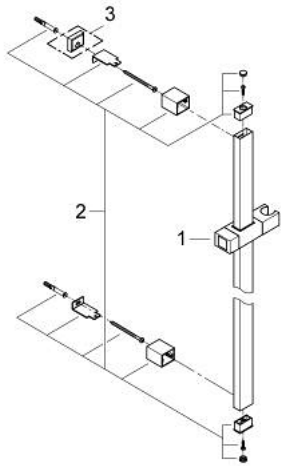

27 841 000 **EUPHORIA CUBE SHOWER RAIL 900 MM**

PRODUCT DESCRIPTION

- Tyc: Chrome
- with wall holders, glide element and swivel holder
- GROHE LongLife finish

27 841 000 **EUPHORIA CUBE SHOWER RAIL 900 MM**

SPARE PARTS

- 1: Glide element (Spare part-nr. 48180000)
 - 2: Shower rail holder (Spare part-nr. 48179000)
 - 3: Compensation disc (Spare part-nr. 27845000)*
- * Optional accessories