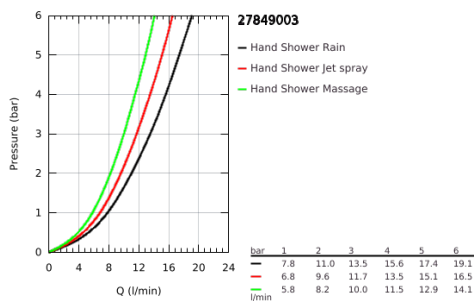

27 849 003 TEMPESTA 110 WALL HOLDER SET 3 SPRAYS (RAIN, JET, MASSAGE)

PRODUCT DESCRIPTION

- Colour: chrome
- consisting of:
 - hand shower Tempesta 110 (28 261)
 - maximum flow rate (at 3 bar): 13.5 l/min
 - wall shower holder Tempesta, non-adjustable (28 605)
 - shower hose Relaxaflex 1750 mm 1/2" x 1/2" (28 154)
- GROHE SmartSwitch - easily rotate the dial to enjoy your preferred spray option
- GROHE DreamSpray - perfect spray pattern
- GROHE LongLife finish
- GROHE SpeedClean - effortless limescale removal
- Inner WaterGuide - inner insulation for surface protection
- ShockProof silicone ring prevents damage caused by a shower falling
- min. recommended pressure 1.0 bar
- suitable for instantaneous heater
- professional exclusive