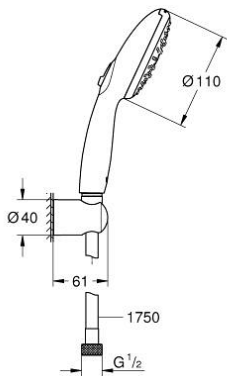

27 849 003 TEMPESTA 110 WALL HOLDER SET 3 SPRAYS (RAIN, JET, MASSAGE)

PRODUCT DESCRIPTION

- Colour: chrome
- consisting of:
 - hand shower Tempesta 110 (28 261)
 - maximum flow rate (at 3 bar): 13.5 l/min
 - wall shower holder Tempesta, non-adjustable (28 605)
 - shower hose Relaxaflex 1750 mm 1/2" x 1/2" (28 154)
- GROHE SmartSwitch - easily rotate the dial to enjoy your preferred spray option
- GROHE DreamSpray - perfect spray pattern
- GROHE LongLife finish
- GROHE SpeedClean - effortless limescale removal
- Inner WaterGuide - inner insulation for surface protection
- ShockProof silicone ring prevents damage caused by a shower falling
- min. recommended pressure 1.0 bar
- suitable for instantaneous heater
- professional exclusive

27 849 003 **TEMPESTA 110 WALL HOLDER SET 3 SPRAYS (RAIN, JET, MASSAGE)**

SPARE PARTS

1: Dirt strainer (Spare part-nr. 0700200M)