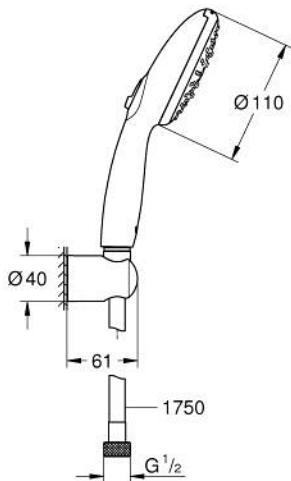

27 849 003 TEMPESTA 110 WALL HOLDER SET 3 SPRAYS (RAIN, JET, MASSAGE)

PRODUCT DESCRIPTION

- Tyc: Chrome
- consisting of:
 - hand shower Tempesta 110 (28 261)
 - maximum flow rate (at 3 bar): 13.5 l/min
 - wall shower holder Tempesta, non-adjustable (28 605)
 - shower hose Relaxaflex 1750 mm 1/2" x 1/2" (28 154)
- GROHE SmartSwitch - easily rotate the dial to enjoy your preferred spray option
- GROHE DreamSpray - perfect spray pattern
- GROHE LongLife finish
- GROHE SpeedClean - effortless limescale removal
- Inner WaterGuide - inner insulation for surface protection
- ShockProof silicone ring prevents damage caused by a shower falling
- min. recommended pressure 1.0 bar
- suitable for instantaneous heater
- professional exclusive

27 849 003 **TEMPESTA 110 WALL HOLDER SET 3 SPRAYS (RAIN, JET, MASSAGE)**

SPARE PARTS

1: Dirt strainer (Spare part-nr. 0700200M)