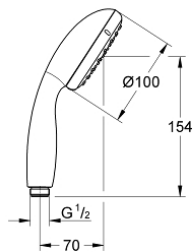

## 27 852 001 TEMPESTA 100 HAND SHOWER 1 SPRAY

### PRODUCT DESCRIPTION

- Colour: chrome
- spray pattern: Rain
- GROHE DreamSpray - perfect spray pattern
- GROHE LongLife finish
- GROHE SpeedClean - effortless limescale removal
- Inner WaterGuide - inner insulation for surface protection
- ShockProof silicone ring prevents damage caused by a shower falling
- universal mounting system, fitting all standard shower hoses
- suitable for instantaneous heater
- min. recommended pressure 1.0 bar

### SPARE PARTS

1: Dirt strainer (Spare part-nr. 0700200M)