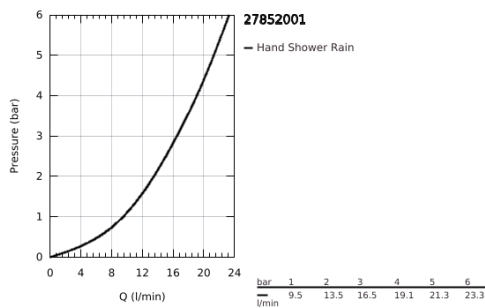

## 27 852 001 TEMPESTA 100 HAND SHOWER 1 SPRAY

### PRODUCT DESCRIPTION

- Colour: chrome
- spray pattern: Rain
- GROHE DreamSpray - perfect spray pattern
- GROHE LongLife finish
- GROHE SpeedClean - effortless limescale removal
- Inner WaterGuide - inner insulation for surface protection
- ShockProof silicone ring prevents damage caused by a shower falling
- universal mounting system, fitting all standard shower hoses
- suitable for instantaneous heater
- min. recommended pressure 1.0 bar