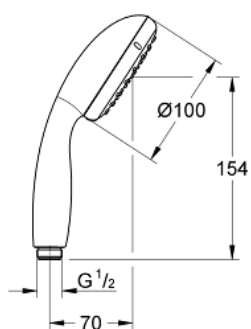

27 852 001 TEMPESTA 100 HAND SHOWER 1 SPRAY

PRODUCT DESCRIPTION

- Tyc: Chrome
- spray pattern: Rain
- GROHE DreamSpray - perfect spray pattern
- GROHE LongLife finish
- GROHE SpeedClean - effortless limescale removal
- Inner WaterGuide - inner insulation for surface protection
- ShockProof silicone ring prevents damage caused by a shower falling
- universal mounting system, fitting all standard shower hoses
- suitable for instantaneous heater
- min. recommended pressure 1.0 bar

27 852 001 TEMPESTA 100 HAND SHOWER 1 SPRAY

SPARE PARTS

1: Dirt strainer (Spare part-nr. 0700200M)