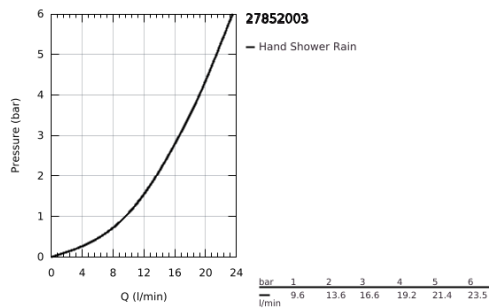

27 852 003 TEMPESTA 110 HAND SHOWER 1 SPRAY

PRODUCT DESCRIPTION

- Colour: chrome
- spray pattern: Rain
- maximum flow rate (at 3 bar): 16.6 l/min
- GROHE DreamSpray - perfect spray pattern
- GROHE LongLife finish
- GROHE SpeedClean - effortless limescale removal
- Inner WaterGuide - inner insulation for surface protection
- ShockProof silicone ring prevents damage caused by a shower falling
- universal mounting system, fitting all standard shower hoses
- min. recommended pressure 1.0 bar
- suitable for instantaneous heater
- professional exclusive

27 852 003 TEMPESTA 110 HAND SHOWER 1 SPRAY

SPARE PARTS

1: Dirt strainer (Spare part-nr. 0700200M)