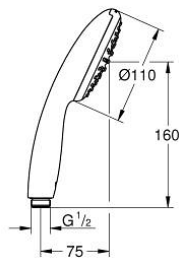

27 852 003 TEMPESTA 110 HAND SHOWER 1 SPRAY

PRODUCT DESCRIPTION

- Colour: chrome
- spray pattern: Rain
- maximum flow rate (at 3 bar): 16.6 l/min
- GROHE DreamSpray - perfect spray pattern
- GROHE LongLife finish
- GROHE SpeedClean - effortless limescale removal
- Inner WaterGuide - inner insulation for surface protection
- ShockProof silicone ring prevents damage caused by a shower falling
- universal mounting system, fitting all standard shower hoses
- min. recommended pressure 1.0 bar
- suitable for instantaneous heater
- professional exclusive

27 852 003 TEMPESTA 110 HAND SHOWER 1 SPRAY

SPARE PARTS

1: Dirt strainer (Spare part-nr. 0700200M)