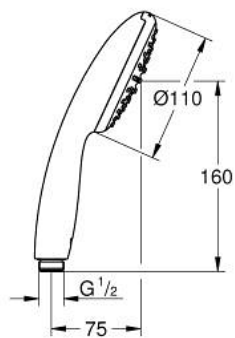

27 852 003 TEMPESTA 110 HAND SHOWER 1 SPRAY

PRODUCT DESCRIPTION

- Tyc: Chrome
- spray pattern: Rain
- maximum flow rate (at 3 bar): 16.6 l/min
- GROHE DreamSpray - perfect spray pattern
- GROHE LongLife finish
- GROHE SpeedClean - effortless limescale removal
- Inner WaterGuide - inner insulation for surface protection
- ShockProof silicone ring prevents damage caused by a shower falling
- universal mounting system, fitting all standard shower hoses
- min. recommended pressure 1.0 bar
- suitable for instantaneous heater
- professional exclusive

Pure Freude
an Wasser

27 852 003 TEMPESTA 110 HAND SHOWER 1 SPRAY

SPARE PARTS

1: Dirt strainer (Spare part-nr. 0700200M)