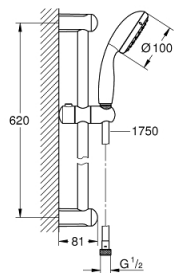

27 853 001 TEMPESTA 100 SHOWER RAIL SET 1 SPRAY

PRODUCT DESCRIPTION

- Colour: chrome
- consisting of:
 - 50001JK7
 - shower rail, 600 mm (27 523)
 - shower hose Relaxaflex 1750 mm 1/2" x 1/2" (28 154)
 - GROHE DreamSpray - perfect spray pattern
 - GROHE LongLife finish
 - GROHE SpeedClean - effortless limescale removal
 - Inner WaterGuide - inner insulation for surface protection
 - ShockProof silicone ring prevents damage caused by a shower falling
- suitable for instantaneous heater
- min. recommended pressure 1.0 bar

27 853 001 TEMPESTA 100 SHOWER RAIL SET 1 SPRAY

SPARE PARTS

- 1: Shower rail holder (Spare part-nr. 48098000)
 - 2: Glide element (Spare part-nr. 48099000)
 - 3: Dirt strainer (Spare part-nr. 0700200M)
 - 4: Compensation disc (Spare part-nr. 48051000)*
- * Optional accessories