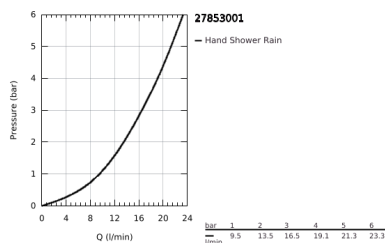

27 853 001 TEMPESTA 100 SHOWER RAIL SET 1 SPRAY

PRODUCT DESCRIPTION

- Colour: chrome
- consisting of:
 - 50001JK7
 - shower rail, 600 mm (27 523)
 - shower hose Relaxaflex 1750 mm 1/2" x 1/2" (28 154)
 - GROHE DreamSpray - perfect spray pattern
 - GROHE LongLife finish
 - GROHE SpeedClean - effortless limescale removal
 - Inner WaterGuide - inner insulation for surface protection
 - ShockProof silicone ring prevents damage caused by a shower falling
- suitable for instantaneous heater
- min. recommended pressure 1.0 bar

27 853 001 TEMPESTA 100 SHOWER RAIL SET 1 SPRAY

SPARE PARTS

- 1: Shower rail holder (Spare part-nr. 48098000)
 - 2: Glide element (Spare part-nr. 48099000)
 - 3: Dirt strainer (Spare part-nr. 0700200M)
 - 4: Compensation disc (Spare part-nr. 48051000)*
- * Optional accessories