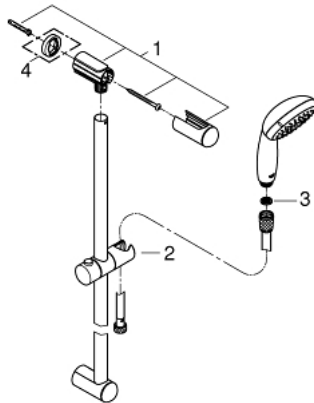

27 853 001 TEMPESTA 100 SHOWER RAIL SET 1 SPRAY

PRODUCT DESCRIPTION

- Colour: chrome
- consisting of:
 - 50001JK7
 - shower rail, 600 mm (27 523)
 - shower hose Relaxaflex 1750 mm 1/2" x 1/2" (28 154)
 - GROHE DreamSpray - perfect spray pattern
 - GROHE LongLife finish
 - GROHE SpeedClean - effortless limescale removal
 - Inner WaterGuide - inner insulation for surface protection
 - ShockProof silicone ring prevents damage caused by a shower falling
- suitable for instantaneous heater
- min. recommended pressure 1.0 bar

27 853 001 TEMPESTA 100 SHOWER RAIL SET 1 SPRAY

SPARE PARTS

- 1: Shower rail holder (Spare part-nr. 48098000)
 - 2: Glide element (Spare part-nr. 48099000)
 - 3: Dirt strainer (Spare part-nr. 0700200M)
 - 4: Compensation disc (Spare part-nr. 48051000)*
- * Optional accessories