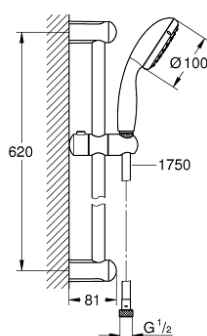

27 853 001 TEMPESTA 100 SHOWER RAIL SET 1 SPRAY

PRODUCT DESCRIPTION

- Tyc: Chrome
- consisting of:
 - hand shower (27 852)
 - shower rail, 600 mm (27 523)
 - shower hose Relaxaflex 1750 mm 1/2" x 1/2" (28 154)
 - GROHE DreamSpray - perfect spray pattern
 - GROHE LongLife finish
 - GROHE SpeedClean - effortless limescale removal
 - Inner WaterGuide - inner insulation for surface protection
 - ShockProof silicone ring prevents damage caused by a shower falling
 - suitable for instantaneous heater
 - min. recommended pressure 1.0 bar

27 853 001 **TEMPESTA 100 SHOWER RAIL SET 1 SPRAY**

SPARE PARTS

- 1: Shower rail holder (Spare part-nr. 48098000)
 - 2: Glide element (Spare part-nr. 48099000)
 - 3: Dirt strainer (Spare part-nr. 0700200M)
 - 4: Compensation disc (Spare part-nr. 48051000)*
- * Optional accessories