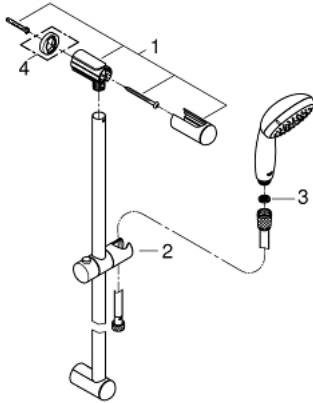

27 853 001 TEMPESTA 100 SHOWER RAIL SET 1 SPRAY

PRODUCT DESCRIPTION

- Tyc: Chrome
- consisting of:
 - hand shower (27 852)
 - shower rail, 600 mm (27 523)
 - shower hose Relaxaflex 1750 mm 1/2" x 1/2" (28 154)
 - GROHE DreamSpray - perfect spray pattern
 - GROHE LongLife finish
 - GROHE SpeedClean - effortless limescale removal
 - Inner WaterGuide - inner insulation for surface protection
 - ShockProof silicone ring prevents damage caused by a shower falling
 - suitable for instantaneous heater
 - min. recommended pressure 1.0 bar

27 853 001 **TEMPESTA 100 SHOWER RAIL SET 1 SPRAY**

SPARE PARTS

- 1: Shower rail holder (Spare part-nr. 48098000)
 - 2: Glide element (Spare part-nr. 48099000)
 - 3: Dirt strainer (Spare part-nr. 0700200M)
 - 4: Compensation disc (Spare part-nr. 48051000)*
- * Optional accessories