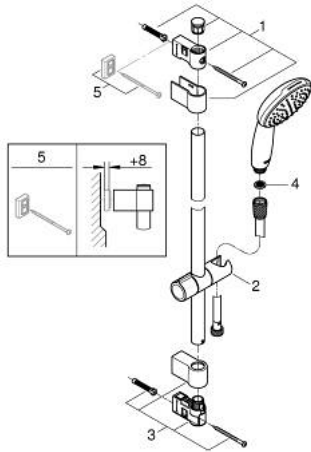

## 27 853 003 TEMPESTA 110 SHOWER RAIL SET 1 SPRAY (RAIN)

### PRODUCT DESCRIPTION

- Colour: chrome
- consisting of:
  - hand shower Tempesta 110 (27 852)
  - maximum flow rate (at 3 bar): 16.6 l/min
  - shower rail, 600 mm (27 523)
  - shower hose Relaxaflex 1750 mm 1/2" x 1/2" (28 154)
  - GROHE DreamSpray - perfect spray pattern
  - GROHE LongLife finish
  - Flexible Installation - 1 adjustable bracket for existing drill holes
  - adjustable rail holder (turn and glide shower holder)
  - GROHE SpeedClean - effortless limescale removal
  - Inner WaterGuide - inner insulation for surface protection
  - ShockProof silicone ring prevents damage caused by a shower falling
  - min. recommended pressure 1.0 bar
  - suitable for instantaneous heater
  - professional exclusive

### SPARE PARTS

- 1: Shower rail holder (Spare part-nr. 48607000)
  - 2: Glide element (Spare part-nr. 48609000)
  - 3: Shower rail holder (Spare part-nr. 48608000)
  - 4: Dirt strainer (Spare part-nr. 0700200M)
  - 5: Compensation disc (Spare part-nr. 48543001)\*
- \* Optional accessories