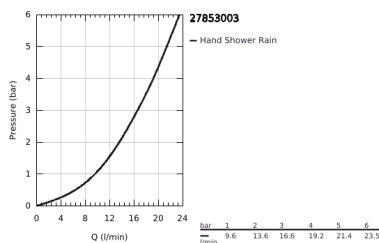

## 27 853 003 TEMPESTA 110 SHOWER RAIL SET 1 SPRAY (RAIN)

### PRODUCT DESCRIPTION

- Colour: chrome
- consisting of:
  - hand shower Tempesta 110 (27 852)
  - maximum flow rate (at 3 bar): 16.6 l/min
  - shower rail, 600 mm (27 523)
  - shower hose Relaxaflex 1750 mm 1/2" x 1/2" (28 154)
  - GROHE DreamSpray - perfect spray pattern
  - GROHE LongLife finish
  - Flexible Installation - 1 adjustable bracket for existing drill holes
  - adjustable rail holder (turn and glide shower holder)
  - GROHE SpeedClean - effortless limescale removal
  - Inner WaterGuide - inner insulation for surface protection
  - ShockProof silicone ring prevents damage caused by a shower falling
  - min. recommended pressure 1.0 bar
  - suitable for instantaneous heater
  - professional exclusive