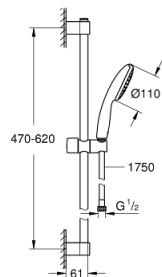

## 27 853 003 TEMPESTA 110 SHOWER RAIL SET 1 SPRAY (RAIN)

### PRODUCT DESCRIPTION

- Colour: chrome
- consisting of:
  - hand shower Tempesta 110 (27 852)
  - maximum flow rate (at 3 bar): 16.6 l/min
  - shower rail, 600 mm (27 523)
  - shower hose Relaxaflex 1750 mm 1/2" x 1/2" (28 154)
  - GROHE DreamSpray - perfect spray pattern
  - GROHE LongLife finish
  - Flexible Installation - 1 adjustable bracket for existing drill holes
  - adjustable rail holder (turn and glide shower holder)
  - GROHE SpeedClean - effortless limescale removal
  - Inner WaterGuide - inner insulation for surface protection
  - ShockProof silicone ring prevents damage caused by a shower falling
  - min. recommended pressure 1.0 bar
  - suitable for instantaneous heater
  - professional exclusive

### SPARE PARTS

- 1: Shower rail holder (Spare part-nr. 48607000)
  - 2: Glide element (Spare part-nr. 48609000)
  - 3: Shower rail holder (Spare part-nr. 48608000)
  - 4: Dirt strainer (Spare part-nr. 0700200M)
  - 5: Compensation disc (Spare part-nr. 48543001)\*
- \* Optional accessories